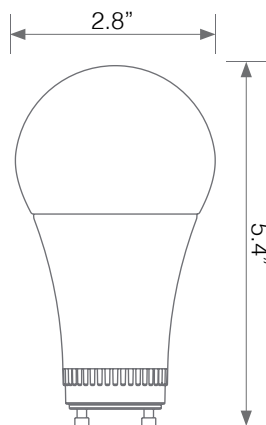

## Electrical Specifications

Model No.	Input Power	Input Voltage	Lumen Output	Beam Angle	Center Beam	CCT
EA21-17W5040CG	17 W	120V	1600 lm	220°	N/A	4000 K

CRI	Luminous Efficacy	Power Factor	Input Current	Base	Lamp Lifespan	Estimated Yearly Cost
90+	94.1 lm/W	0.9	0.155 A	GU24	25,000 Hrs.	\$ 2.04

## Mechanical Specifications

Rating	Operational Temperature	Inner Box QTY.	Master Box QTY.	Dimensions(in.)	UPC Code
Damp Rated	-4°F - 104°F	1 pcs	N/A	2.8"(ø) x 5.4"(H)	811174034964

## Product Dimensions