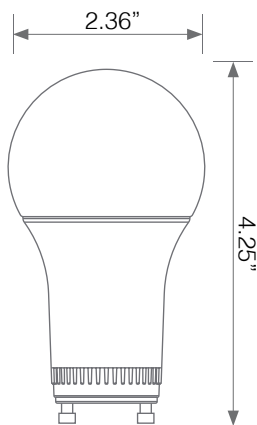

75W

REPLACEMENT

12 Watts

Bright White

90+ CRI

Dimmable

Damp Rated

Enclosed Fixture Suitable

Electrical Specifications

Model No.	Input Power	Input Voltage	Lumen Output	Beam Angle	Center Beam	CCT
EA19-12W5040CG	12 W	120V	1100 lm	220°	N/A	4000 K
CRI	Luminous Efficacy	Power Factor	Input Current	Base	Lamp Lifespan	Estimated Yearly Cost
90+	91.6 lm/W	0.9	0.11 A	GU24	25,000 Hrs.	\$ 1.44

Mechanical Specifications

Rating	Operational Temperature	Inner Box QTY.	Master Box QTY.	Dimensions(in.)	UPC Code
Damp Rated	-4°F - 104°F	1 pcs	N/A	2.30"(ø) x 4.20"(H)	811174034933

Product Dimensions

Product Photometric Data