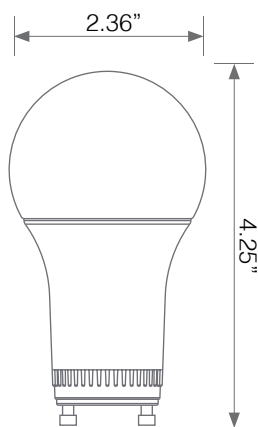

Damp Rated

Damp Rated

Enclosed Fixture Suitable

Enclosed Fixture Suitable

Electrical Specifications

Model No.	Input Power	Input Voltage	Lumen Output	Beam Angle	Center Beam	CCT
EA19-12W5000CG	12 W	120V	1100 lm	220°	N/A	3000 K

CRI	Luminous Efficacy	Power Factor	Input Current	Base	Lamp Lifespan	Estimated Yearly Cost
90+	91.6 lm/W	0.9	0.11 A	GU24	25,000 Hrs.	\$ 1.44

Mechanical Specifications

Rating	Operational Temperature	Inner Box QTY.	Master Box QTY.	Dimensions(in.)	UPC Code
Damp Rated	-4°F - 104°F	1 pcs	N/A	2.30"(ø) x 4.20"(H)	811174034940

Product Dimensions

Product Photometric Data