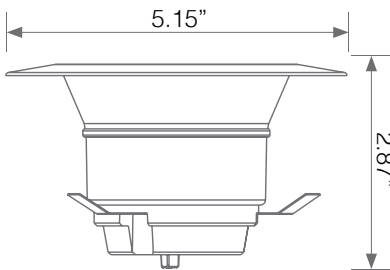

Mechanical Specifications

Rating	Operational Temperature	Inner Box QTY.	Master Box QTY.	Dimensions(in.)	UPC Code
Damp Rated	-4°F - 40°F	1 pcs	20 pcs	5.15"(ø) x 2.87"(H)	811174035053

Product Dimensions

Product Photometric Data