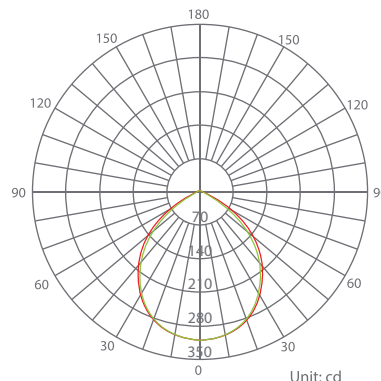

- 10W**
10 Watts
- 2700K 5000K CCT**
5CCT Selectable
- 90+ True COLOR**
90+ CRI
- Lightbulb icon**
Energy Efficient
- Dimmer icon**
Dimmable (Using Triac)
- Water drop icon**
Damp Rated

Electrical Specifications

Model No.	Input Power	Input Voltage	Lumen Output	Beam Angle	Center Beam	CCT
DLC4-10W100swj	10 W	120 V	650-750 lm	100°	N/A	2700 /3000 /3500 4000 /5000K

CRI	Luminous Efficacy	Power Factor	Input Current	Base	Lamp Lifespan	Estimated Yearly Cost
90+	65-75 lm/W	0.9	0.091 A	E26 Adapter	50,000 Hrs.	\$ 1.20

Mechanical Specifications

Rating	Operational Temperature	Inner Box QTY.	Master Box QTY.	Dimensions(in.)	UPC Code
Damp Rated	-4°F - 40°F	1 pcs	20 pcs	5.15"(ø) x 2.87"(H)	811174035053

Product Dimensions

Product Photometric Data