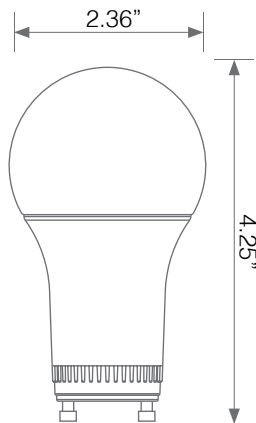

### Electrical Specifications

Model No.	Input Power	Input Voltage	Lumen Output	Beam Angle	Center Beam	CCT
EA19-12W5020CG	12 W	120V	1100 lm	220°	N/A	2700 K

CRI	Luminous Efficacy	Power Factor	Input Current	Base	Lamp Lifespan	Estimated Yearly Cost
90+	91.6 lm/W	0.9	0.11 A	GU24	25,000 Hrs.	\$ 1.44

### Mechanical Specifications

Rating	Operational Temperature	Inner Box QTY.	Master Box QTY.	Dimensions(in.)	UPC Code
Damp Rated	-4°F - 104°F	1 pcs	N/A	2.30"(ø) x 4.20"(H)	811174034919

### Product Dimensions