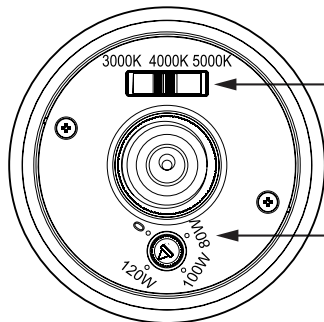

LED CORN BULB

Model No. ECB120W-303SW

Experience the new generation corn bulbs with 9 in 1 option to suit your desired light requirements. Our new generation single corn bulbs come in multiple sizes and can be color-tunable as well as wattage tunable. Color tunable ranges between Warm White (3000K), Bright White (4000K), and Cool White (5000K) color temperatures. Whereas, a wattage tunable will give you the brightness of 3 wattages on a single corn bulb using a knob. Aesthetically designed and can be used inside the enclosed fixture in an outdoor environment. Euri Corn bulbs have a sturdy construction and excellent cooling technology with an aluminum structure for better heat dissipation and an extra-long lifetime.

Enclosed Fixture Suitable

Electrical Specifications

Input Power	Equivalency	Lumen Output(3000K)	Lumen Output(4000K)	Lumen Output(5000K)	CCT	Estimated Yearly Cost
120 W	200W CFL,400W MHL	16440 lm	18240 lm	17400 lm	3000/4000/5000K	\$14.45
100 W	150W CFL,250W MHL	13862 lm	15572 lm	14827lm	3000/4000/5000K	\$12.04
80 W	150W CFL,250W MHL	11280 lm	12560 lm	12160 lm	3000/4000/5000K	\$9.63

Input Voltage	Luminous Efficacy	Beam Angle	CRI	Input Current	Base	Lamp Lifespan
AC100-277 V	135-150 lm/W	360°	80	1.2 A	E39	50,000 Hrs.

Mechanical Specifications

Rating	Operational Temperature	Inner Box QTY.	Master Box QTY.	Dimensions(in.)	UPC Code
Damp Rated	-40°F - 122°F	1 pc	6 pcs	5.11"(W) x 11.14"(H)	811174035015

Product Dimensions

Switch to adjust CCT
(3000K / 4000K / 5000K)

Knob to adjust Wattage & Dimming
(120W / 100W / 80W)

Product Photometric Data