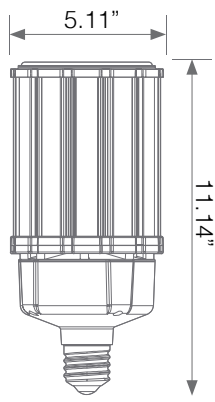

LED CORN BULB

Model No. ECB120W-303SW

Experience the new generation corn bulbs with 9 in 1 option to suit your desired light requirements. Our new generation single corn bulbs come in multiple sizes and can be color-tunable as well as wattage tunable. Color tunable ranges between Warm White (3000K), Bright White (4000K), and Cool White (5000K) color temperatures. Whereas, a wattage tunable will give you the brightness of 3 wattages on a single corn bulb using a knob. Aesthetically designed and can be used inside the enclosed fixture in an outdoor environment. Euri Corn bulbs have a sturdy construction and excellent cooling technology with an aluminum structure for better heat dissipation and an extra-long lifetime.

Input Voltage	Luminous Efficacy	Beam Angle	CRI	Input Current	Base	Lamp Lifespan
AC100-277 V	135-150 lm/W	360°	80	1.2 A	E39	50,000 Hrs.

Mechanical Specifications

Rating	Operational Temperature	Inner Box QTY.	Master Box QTY.	Dimensions(in.)	UPC Code
Damp Rated	-40°F - 122°F	1 pc	6 pcs	5.11"(W) x 11.14"(H)	811174035015

Product Dimensions

Switch to adjust CCT
(3000K / 4000K / 5000K)

Knob to adjust Wattage & Dimming
(120W / 100W / 80W)

Product Photometric Data