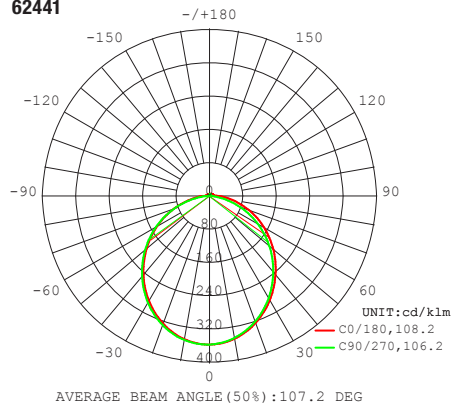

Photometric Information

62440

62441

62442

62443

62444