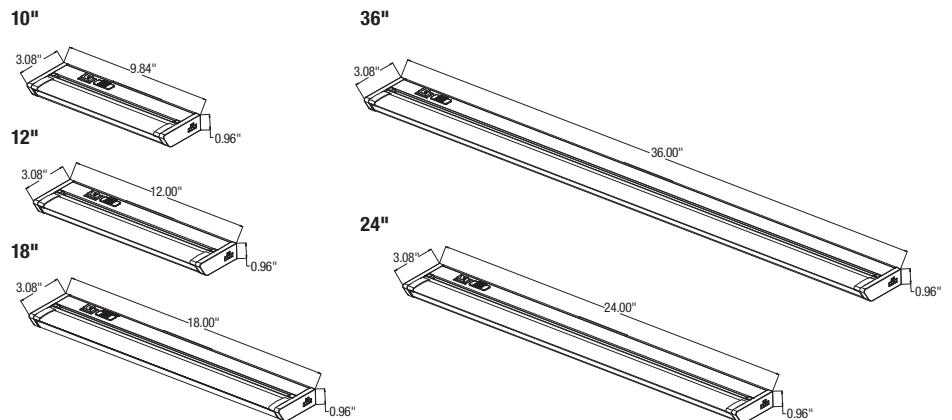

### Physical Information

Luminaire Description	Length in (mm)	Height in (mm)
UNDCAB2A450ST8SC210INWH	10 (254)	1 (25.4)
UNDCAB2A600ST8SC212INWH	12 (304.8)	1 (25.4)
UNDCAB2A1000ST8SC218INWH	18 (457.2)	1 (25.4)
UNDCAB2A1200ST8SC224INWH	24 (609.6)	1 (25.4)
UNDCAB2A1900ST8SC236INWH	36 (914.4)	1 (25.4)