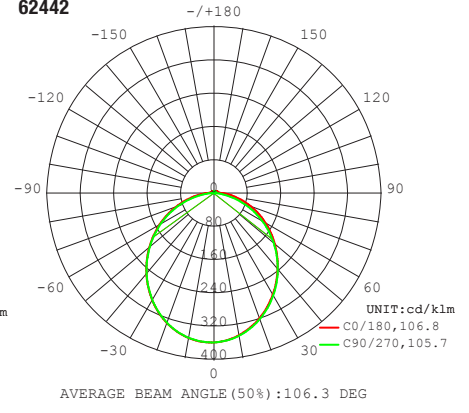

### Physical Information

Luminaire Description	Length in (mm)	Height in (mm)
UNDCAB2A450ST8SC210INWH	10 (254)	1 (25.4)
UNDCAB2A600ST8SC212INWH	12 (304.8)	1 (25.4)
UNDCAB2A1000ST8SC218INWH	18 (457.2)	1 (25.4)
UNDCAB2A1200ST8SC224INWH	24 (609.6)	1 (25.4)
UNDCAB2A1900ST8SC236INWH	36 (914.4)	1 (25.4)

# Photometric Information

62440

62441

62442

62443

62444