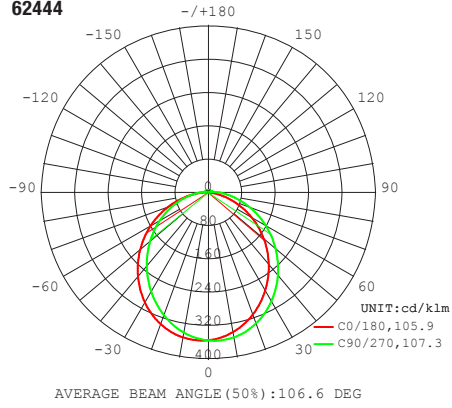

### Physical Information

Luminaire Description	Length in (mm)	Height in (mm)
UNDCAB2A450ST8SC210INWH	10 (254)	1 (25.4)
UNDCAB2A600ST8SC212INWH	12 (304.8)	1 (25.4)
UNDCAB2A1000ST8SC218INWH	18 (457.2)	1 (25.4)
UNDCAB2A1200ST8SC224INWH	24 (609.6)	1 (25.4)
UNDCAB2A1900ST8SC236INWH	36 (914.4)	1 (25.4)

# Photometric Information

62440

62441

62442

62443

62444