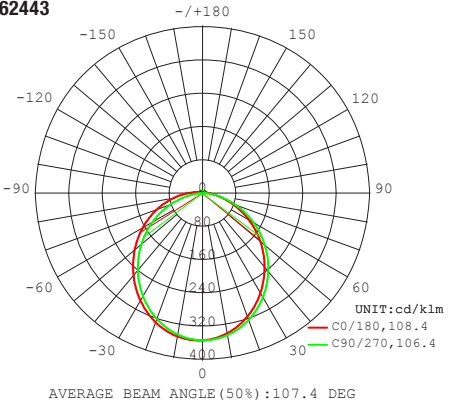

### Physical Information

Luminaire Description	Length in (mm)	Height in (mm)
UNDCAB2A450ST8SC210INWH	10 (254)	1 (25.4)
UNDCAB2A600ST8SC212INWH	12 (304.8)	1 (25.4)
UNDCAB2A1000ST8SC218INWH	18 (457.2)	1 (25.4)
UNDCAB2A1200ST8SC224INWH	24 (609.6)	1 (25.4)
UNDCAB2A1900ST8SC236INWH	36 (914.4)	1 (25.4)

# Photometric Information

62440

62441

62442

62443

62444