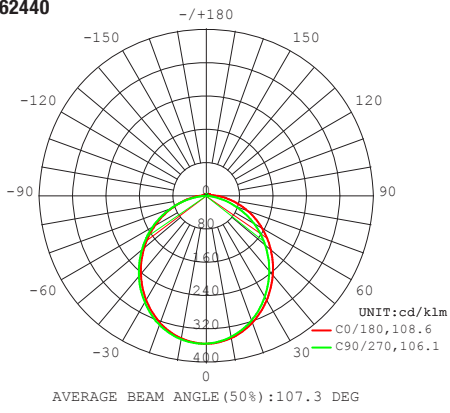

Photometric Information

62440