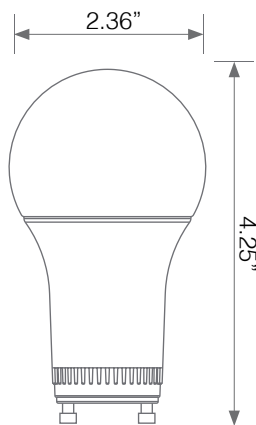

### Electrical Specifications

Model No.	Input Power	Input Voltage	Lumen Output	Beam Angle	Center Beam	CCT
EA19-9W5040CG	9 W	120V	810 lm	220°	N/A	4000 K
CRI	Luminous Efficacy	Power Factor	Input Current	Base	Lamp Lifespan	Estimated Yearly Cost
90+	90 lm/W	0.9	0.09 A	GU24	25,000 Hrs.	\$ 1.08

### Mechanical Specifications

Rating	Operational Temperature	Inner Box QTY.	Master Box QTY.	Dimensions(in.)	UPC Code
Damp Rated	-4°F - 104°F	1 pcs	N/A	2.30"(ø) x 4.20"(H)	811174034889

### Product Dimensions