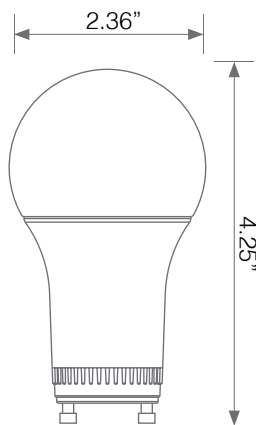

Electrical Specifications

Model No.	Input Power	Input Voltage	Lumen Output	Beam Angle	Center Beam	CCT
EA19-9W5000CG	9 W	120V	810 lm	220°	N/A	3000 K

CRI	Luminous Efficacy	Power Factor	Input Current	Base	Lamp Lifespan	Estimated Yearly Cost
90+	90 lm/W	0.9	0.09 A	GU24	25,000 Hrs.	\$ 1.08

Mechanical Specifications

Rating	Operational Temperature	Inner Box QTY.	Master Box QTY.	Dimensions(in.)	UPC Code
Damp Rated	-4°F - 104°F	1 pcs	N/A	2.30"(ø) x 4.20"(H)	811174034902

Product Dimensions

Product Photometric Data