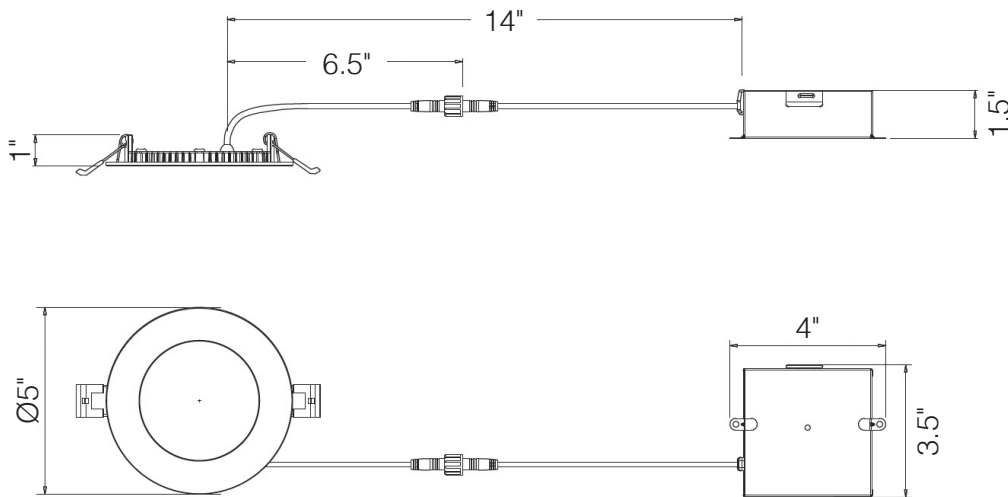

DIMENSIONS

DIMENSIONS:

- Outside Diameter: 5"
- Inside Diameter: 3.25"
- Height: 1"
- Cable Length (downlight half): 6.5"
- Weight: 0.6 lbs
- Junction Box Length: 3.5"
- Junction Box Width: 4"
- Junction Box Height: 1.5"
- Combined Cable Length: 14"