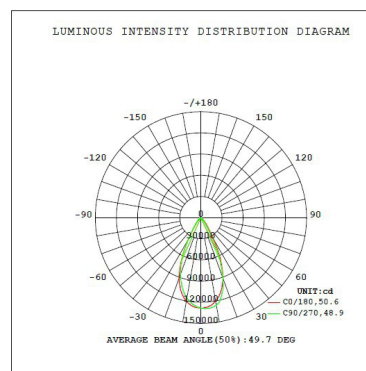

PERFORMANCE SUMMARY

Item #	Watts	Lumens	LPW	CCT	Beam Angle	CRI	Dimming	Voltage	Replaces	DLC #	DLC Level	
PLT-12441	480W	72,936	151	5000K	30°	70	0-10V	120-277V	MH1000	PLTA3111522	5.1 Premium	Built to Order Call for lead time
PLT-12442	480W	69,604	145	5000K	55°	70	0-10V	120-277V	MH1000	PLTA3112522	5.1 Premium	Built to Order Call for lead time
PLT-12443	480W	72,936	151	5000K	30°	70	0-10V	277-480V	MH1000	PLTA3121522	5.1 Premium	Built to Order Call for lead time
PLT-12444	480W	69,604	145	5000K	55°	70	0-10V	277-480V	MH1000	PLTA3122522	5.1 Premium	Built to Order Call for lead time
PLT-12445	600W	93,291	155	5000K	30°	70	0-10V	120-277V	MH1500	PLTA3211522	5.1 Premium	Built to Order Call for lead time
PLT-12446	600W	93,291	155	5000K	55°	70	0-10V	120-277V	MH1500	PLTA3212522	5.1 Premium	Built to Order Call for lead time
PLT-12447	600W	93,291	155	5000K	30°	70	0-10V	277-480V	MH1500	PLTA3221522	5.1 Premium	Built to Order Call for lead time
PLT-12448	600W	89,235	148	5000K	55°	70	0-10V	277-480V	MH1500	PLTA3222522	5.1 Premium	Built to Order Call for lead time

DIMMER COMPATIBILITY

Brand	Part Number
Leviton	DS710
Lutron	DVSTV/DVTV
Cooper	SF10P
Hubbell	LHD-IRS3-N-WH

DIMENSIONS

Height (w/ mount): 18.42"

Width (w/ mount): 19.29"

Depth: 20.24"

400W 120-277V Weight (w/ mount): 33.51 lbs

400W 277-480V Weight (w/ mount): 35.93 lbs

600W Weight (w/ mount): 35.93 lbs

Yoke Height: 10.08"

Yoke Width: 16.16"

Yoke Base Width: 4.53"

Yoke Arm Extension: 11.74"

PHOTOMETRICS

480W 30°

480W 55°

600W 30°

600W 55°

WARNINGS

- If mounting horizontally, do not face the fixture straight up.