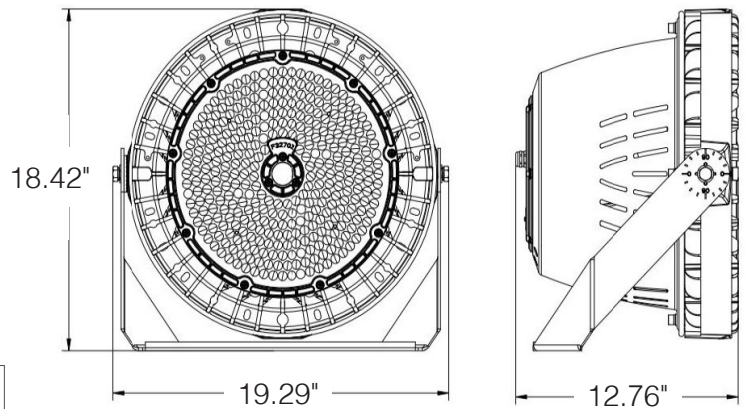

DIMMER COMPATIBILITY

Brand	Part Number
Leviton	DS710
Lutron	DVSTV/DVTV
Cooper	SF10P
Hubbell	LHD-IRS3-N-WH

DIMENSIONS

Height (w/ mount): 18.42"

Width (w/ mount): 19.29"

Depth: 20.24"

400W 120-277V Weight (w/ mount): 33.51 lbs

400W 277-480V Weight (w/ mount): 35.93 lbs

600W Weight (w/ mount): 35.93 lbs

Yoke Height: 10.08"

Yoke Width: 16.16"

Yoke Base Width: 4.53"

Yoke Arm Extension: 11.74"

PHOTOMETRICS

480W 30°