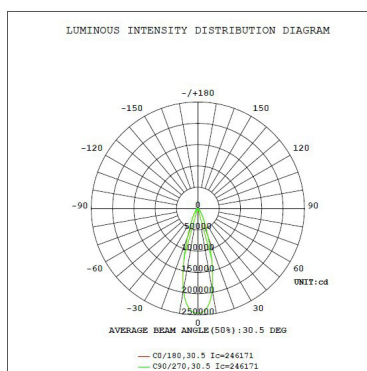

PERFORMANCE SUMMARY

Item #	Watts	Lumens	LPW	CCT	Beam Angle	CRI	Dimming	Voltage	Replaces	DLC #	DLC Level	
PLT-12441	480W	72,936	151	5000K	30°	70	0-10V	120-277V	MH1000	PLTA3111522	5.1 Premium	Built to Order Call for lead time
PLT-12442	480W	69,604	145	5000K	55°	70	0-10V	120-277V	MH1000	PLTA3112522	5.1 Premium	Built to Order Call for lead time
PLT-12443	480W	72,936	151	5000K	30°	70	0-10V	277-480V	MH1000	PLTA3121522	5.1 Premium	Built to Order Call for lead time
PLT-12444	480W	69,604	145	5000K	55°	70	0-10V	277-480V	MH1000	PLTA3122522	5.1 Premium	Built to Order Call for lead time
PLT-12445	600W	93,291	155	5000K	30°	70	0-10V	120-277V	MH1500	PLTA3211522	5.1 Premium	Built to Order Call for lead time
PLT-12446	600W	93,291	155	5000K	55°	70	0-10V	120-277V	MH1500	PLTA3212522	5.1 Premium	Built to Order Call for lead time
PLT-12447	600W	93,291	155	5000K	30°	70	0-10V	277-480V	MH1500	PLTA3221522	5.1 Premium	Built to Order Call for lead time
PLT-12448	600W	89,235	148	5000K	55°	70	0-10V	277-480V	MH1500	PLTA3222522	5.1 Premium	Built to Order Call for lead time

DIMMER COMPATIBILITY

Brand	Part Number
Leviton	DS710
Lutron	DVSTV/DVTV
Cooper	SF10P
Hubbell	LHD-IRS3-N-WH

DIMENSIONS

Height (w/ mount): 18.42"

Width (w/ mount): 19.29"

Depth: 20.24"

400W 120-277V Weight (w/ mount): 33.51 lbs

400W 277-480V Weight (w/ mount): 35.93 lbs

600W Weight (w/ mount): 35.93 lbs

Yoke Height: 10.08"

Yoke Width: 16.16"

Yoke Base Width: 4.53"

Yoke Arm Extension: 11.74"

PHOTOMETRICS

480W 30°

480W 55°

600W 30°

600W 55°

WARNINGS

- If mounting horizontally, do not face the fixture straight up.