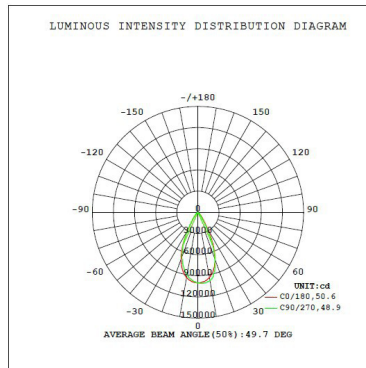

PERFORMANCE SUMMARY

Item #	Watts	Lumens	LPW	CCT	Beam Angle	CRI	Dimming	Voltage	Replaces	DLC #	DLC Level	
PLT-12441	480W	72,936	151	5000K	30°	70	0-10V	120-277V	MH1000	PLTA3111522	5.1 Premium	Built to Order Call for lead time
PLT-12442	480W	69,604	145	5000K	55°	70	0-10V	120-277V	MH1000	PLTA3112522	5.1 Premium	Built to Order Call for lead time
PLT-12443	480W	72,936	151	5000K	30°	70	0-10V	277-480V	MH1000	PLTA3121522	5.1 Premium	Built to Order Call for lead time
PLT-12444	480W	69,604	145	5000K	55°	70	0-10V	277-480V	MH1000	PLTA3122522	5.1 Premium	Built to Order Call for lead time
PLT-12445	600W	93,291	155	5000K	30°	70	0-10V	120-277V	MH1500	PLTA3211522	5.1 Premium	Built to Order Call for lead time
PLT-12446	600W	93,291	155	5000K	55°	70	0-10V	120-277V	MH1500	PLTA3212522	5.1 Premium	Built to Order Call for lead time
PLT-12447	600W	93,291	155	5000K	30°	70	0-10V	277-480V	MH1500	PLTA3221522	5.1 Premium	Built to Order Call for lead time
PLT-12448	600W	89,235	148	5000K	55°	70	0-10V	277-480V	MH1500	PLTA3222522	5.1 Premium	Built to Order Call for lead time

DIMMER COMPATIBILITY

Brand	Part Number
Leviton	DS710
Lutron	DVSTV/DVTV
Cooper	SF10P
Hubbell	LHD-IRS3-N-WH

DIMENSIONS

Height (w/ mount): 18.42"

Width (w/ mount): 19.29"

Depth: 20.24"

400W 120-277V Weight (w/ mount): 33.51 lbs

400W 277-480V Weight (w/ mount): 35.93 lbs

600W Weight (w/ mount): 35.93 lbs

Yoke Height: 10.08"

Yoke Width: 16.16"

Yoke Base Width: 4.53"

Yoke Arm Extension: 11.74"

PHOTOMETRICS

480W 30°

480W 55°

600W 30°

600W 55°

WARNINGS

- If mounting horizontally, do not face the fixture straight up.