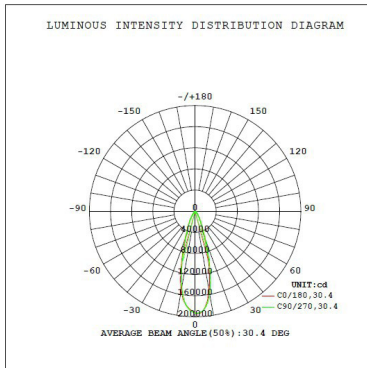

PERFORMANCE SUMMARY

Item #	Watts	Lumens	LPW	CCT	Beam Angle	CRI	Dimming	Voltage	Replaces	DLC #	DLC Level	
PLT-12441	480W	72,936	151	5000K	30°	70	0-10V	120-277V	MH1000	PLTA3111522	5.1 Premium	Built to Order Call for lead time
PLT-12442	480W	69,604	145	5000K	55°	70	0-10V	120-277V	MH1000	PLTA3112522	5.1 Premium	Built to Order Call for lead time
PLT-12443	480W	72,936	151	5000K	30°	70	0-10V	277-480V	MH1000	PLTA3121522	5.1 Premium	Built to Order Call for lead time
PLT-12444	480W	69,604	145	5000K	55°	70	0-10V	277-480V	MH1000	PLTA3122522	5.1 Premium	Built to Order Call for lead time
PLT-12445	600W	93,291	155	5000K	30°	70	0-10V	120-277V	MH1500	PLTA3211522	5.1 Premium	Built to Order Call for lead time
PLT-12446	600W	93,291	155	5000K	55°	70	0-10V	120-277V	MH1500	PLTA3212522	5.1 Premium	Built to Order Call for lead time
PLT-12447	600W	93,291	155	5000K	30°	70	0-10V	277-480V	MH1500	PLTA3221522	5.1 Premium	Built to Order Call for lead time
PLT-12448	600W	89,235	148	5000K	55°	70	0-10V	277-480V	MH1500	PLTA3222522	5.1 Premium	Built to Order Call for lead time

DIMMER COMPATIBILITY

Brand	Part Number
Leviton	DS710
Lutron	DVSTV/DVTV
Cooper	SF10P
Hubbell	LHD-IRS3-N-WH

DIMENSIONS

Height (w/ mount): 18.42"

Width (w/ mount): 19.29"

Depth: 20.24"

400W 120-277V Weight (w/ mount): 33.51 lbs

400W 277-480V Weight (w/ mount): 35.93 lbs

600W Weight (w/ mount): 35.93 lbs

Yoke Height: 10.08"

Yoke Width: 16.16"

Yoke Base Width: 4.53"

Yoke Arm Extension: 11.74"

PHOTOMETRICS

480W 30°

480W 55°

600W 30°

600W 55°

WARNINGS

- If mounting horizontally, do not face the fixture straight up.