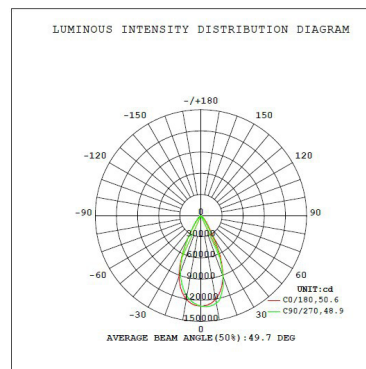

PERFORMANCE SUMMARY

Item #	Watts	Lumens	LPW	CCT	Beam Angle	CRI	Dimming	Voltage	Replaces	DLC #	DLC Level	
PLT-12441	480W	72,936	151	5000K	30°	70	0-10V	120-277V	MH1000	PLTA3111522	5.1 Premium	Built to Order Call for lead time
PLT-12442	480W	69,604	145	5000K	55°	70	0-10V	120-277V	MH1000	PLTA3112522	5.1 Premium	Built to Order Call for lead time
PLT-12443	480W	72,936	151	5000K	30°	70	0-10V	277-480V	MH1000	PLTA3121522	5.1 Premium	Built to Order Call for lead time
PLT-12444	480W	69,604	145	5000K	55°	70	0-10V	277-480V	MH1000	PLTA3122522	5.1 Premium	Built to Order Call for lead time
PLT-12445	600W	93,291	155	5000K	30°	70	0-10V	120-277V	MH1500	PLTA3211522	5.1 Premium	Built to Order Call for lead time
PLT-12446	600W	89,235	148	5000K	55°	70	0-10V	120-277V	MH1500	PLTA3212522	5.1 Premium	Built to Order Call for lead time
PLT-12447	600W	93,291	155	5000K	30°	70	0-10V	277-480V	MH1500	PLTA3221522	5.1 Premium	Built to Order Call for lead time
PLT-12448	600W	89,235	148	5000K	55°	70	0-10V	277-480V	MH1500	PLTA3222522	5.1 Premium	Built to Order Call for lead time

DIMMER COMPATIBILITY

Brand	Part Number
Leviton	DS710
Lutron	DVSTV/DVTV
Cooper	SF10P
Hubbell	LHD-IRS3-N-WH

DIMENSIONS

Height (w/ mount): 18.42"

Width (w/ mount): 19.29"

Depth: 20.24"

400W 120-277V Weight (w/ mount): 33.51 lbs

400W 277-480V Weight (w/ mount): 35.93 lbs

600W Weight (w/ mount): 35.93 lbs

Yoke Height: 10.08"

Yoke Width: 16.16"

Yoke Base Width: 4.53"

Yoke Arm Extension: 11.74"

PHOTOMETRICS

480W 30°

480W 55°

600W 30°

600W 55°

WARNINGS

- If mounting horizontally, do not face the fixture straight up.