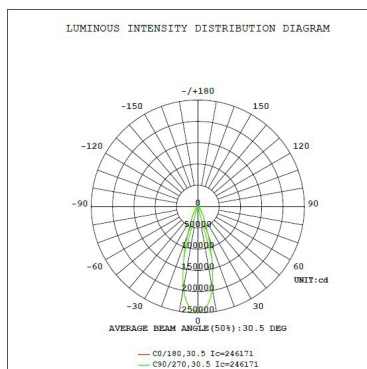

PERFORMANCE SUMMARY

Item #	Watts	Lumens	LPW	CCT	Beam Angle	CRI	Dimming	Voltage	Replaces	DLC #	DLC Level	
PLT-12441	480W	72,936	151	5000K	30°	70	0-10V	120-277V	MH1000	PLTA3111522	5.1 Premium	Built to Order Call for lead time
PLT-12442	480W	69,604	145	5000K	55°	70	0-10V	120-277V	MH1000	PLTA3112522	5.1 Premium	Built to Order Call for lead time
PLT-12443	480W	72,936	151	5000K	30°	70	0-10V	277-480V	MH1000	PLTA3121522	5.1 Premium	Built to Order Call for lead time
PLT-12444	480W	69,604	145	5000K	55°	70	0-10V	277-480V	MH1000	PLTA3122522	5.1 Premium	Built to Order Call for lead time
PLT-12445	600W	93,291	155	5000K	30°	70	0-10V	120-277V	MH1500	PLTA3211522	5.1 Premium	Built to Order Call for lead time
PLT-12446	600W	89,235	148	5000K	55°	70	0-10V	120-277V	MH1500	PLTA3212522	5.1 Premium	Built to Order Call for lead time
PLT-12447	600W	93,291	155	5000K	30°	70	0-10V	277-480V	MH1500	PLTA3221522	5.1 Premium	Built to Order Call for lead time
PLT-12448	600W	89,235	148	5000K	55°	70	0-10V	277-480V	MH1500	PLTA3222522	5.1 Premium	Built to Order Call for lead time

DIMMER COMPATIBILITY

Brand	Part Number
Leviton	DS710
Lutron	DVSTV/DVTV
Cooper	SF10P
Hubbell	LHD-IRS3-N-WH

DIMENSIONS

Height (w/ mount): 18.42"

Width (w/ mount): 19.29"

Depth: 20.24"

400W 120-277V Weight (w/ mount): 33.51 lbs

400W 277-480V Weight (w/ mount): 35.93 lbs

600W Weight (w/ mount): 35.93 lbs

Yoke Height: 10.08"

Yoke Width: 16.16"

Yoke Base Width: 4.53"

Yoke Arm Extension: 11.74"

PHOTOMETRICS

480W 30°

480W 55°

600W 30°

600W 55°

WARNINGS

- If mounting horizontally, do not face the fixture straight up.