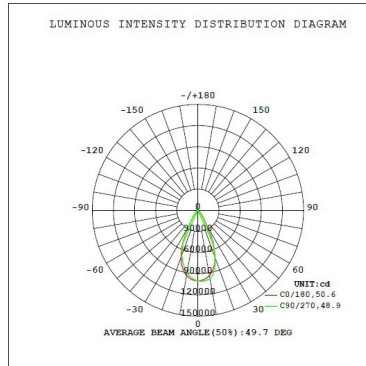

PERFORMANCE SUMMARY

Item #	Watts	Lumens	LPW	CCT	Beam Angle	CRI	Dimming	Voltage	Replaces	DLC #	DLC Level	
PLT-12441	480W	72,936	151	5000K	30°	70	0-10V	120-277V	MH1000	PLTA3111522	5.1 Premium	Built to Order Call for lead time
PLT-12442	480W	69,604	145	5000K	55°	70	0-10V	120-277V	MH1000	PLTA3112522	5.1 Premium	Built to Order Call for lead time
PLT-12443	480W	72,936	151	5000K	30°	70	0-10V	277-480V	MH1000	PLTA3121522	5.1 Premium	Built to Order Call for lead time
PLT-12444	480W	69,604	145	5000K	55°	70	0-10V	277-480V	MH1000	PLTA3122522	5.1 Premium	Built to Order Call for lead time
PLT-12445	600W	93,291	155	5000K	30°	70	0-10V	120-277V	MH1500	PLTA3211522	5.1 Premium	Built to Order Call for lead time
PLT-12446	600W	89,235	148	5000K	55°	70	0-10V	120-277V	MH1500	PLTA3212522	5.1 Premium	Built to Order Call for lead time
PLT-12447	600W	93,291	155	5000K	30°	70	0-10V	277-480V	MH1500	PLTA3221522	5.1 Premium	Built to Order Call for lead time
PLT-12448	600W	89,235	148	5000K	55°	70	0-10V	277-480V	MH1500	PLTA3222522	5.1 Premium	Built to Order Call for lead time

DIMMER COMPATIBILITY

Brand	Part Number
Leviton	DS710
Lutron	DVSTV/DVTV
Cooper	SF10P
Hubbell	LHD-IRS3-N-WH

DIMENSIONS

Height (w/ mount): 18.42"

Width (w/ mount): 19.29"

Depth: 20.24"

400W 120-277V Weight (w/ mount): 33.51 lbs

400W 277-480V Weight (w/ mount): 35.93 lbs

600W Weight (w/ mount): 35.93 lbs

Yoke Height: 10.08"

Yoke Width: 16.16"

Yoke Base Width: 4.53"

Yoke Arm Extension: 11.74"

PHOTOMETRICS

480W 30°

480W 55°

600W 30°

600W 55°

WARNINGS

- If mounting horizontally, do not face the fixture straight up.