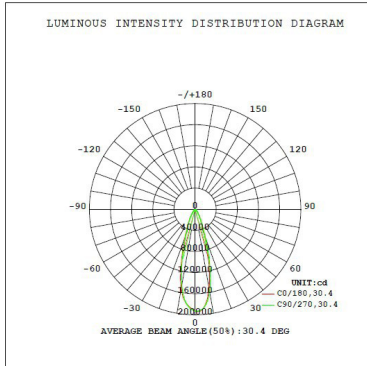

PERFORMANCE SUMMARY

Item #	Watts	Lumens	LPW	CCT	Beam Angle	CRI	Dimming	Voltage	Replaces	DLC #	DLC Level	
PLT-12441	480W	72,936	151	5000K	30°	70	0-10V	120-277V	MH1000	PLTA3111522	5.1 Premium	Built to Order Call for lead time
PLT-12442	480W	69,604	145	5000K	55°	70	0-10V	120-277V	MH1000	PLTA3112522	5.1 Premium	Built to Order Call for lead time
PLT-12443	480W	72,936	151	5000K	30°	70	0-10V	277-480V	MH1000	PLTA3121522	5.1 Premium	Built to Order Call for lead time
PLT-12444	480W	69,604	145	5000K	55°	70	0-10V	277-480V	MH1000	PLTA3122522	5.1 Premium	Built to Order Call for lead time
PLT-12445	600W	93,291	155	5000K	30°	70	0-10V	120-277V	MH1500	PLTA3211522	5.1 Premium	Built to Order Call for lead time
PLT-12446	600W	89,235	148	5000K	55°	70	0-10V	120-277V	MH1500	PLTA3212522	5.1 Premium	Built to Order Call for lead time
PLT-12447	600W	93,291	155	5000K	30°	70	0-10V	277-480V	MH1500	PLTA3221522	5.1 Premium	Built to Order Call for lead time
PLT-12448	600W	89,235	148	5000K	55°	70	0-10V	277-480V	MH1500	PLTA3222522	5.1 Premium	Built to Order Call for lead time

DIMMER COMPATIBILITY

Brand	Part Number
Leviton	DS710
Lutron	DVSTV/DVTV
Cooper	SF10P
Hubbell	LHD-IRS3-N-WH

DIMENSIONS

Height (w/ mount): 18.42"

Width (w/ mount): 19.29"

Depth: 20.24"

400W 120-277V Weight (w/ mount): 33.51 lbs

400W 277-480V Weight (w/ mount): 35.93 lbs

600W Weight (w/ mount): 35.93 lbs

Yoke Height: 10.08"

Yoke Width: 16.16"

Yoke Base Width: 4.53"

Yoke Arm Extension: 11.74"

PHOTOMETRICS

480W 30°

480W 55°

600W 30°

600W 55°

WARNINGS

- If mounting horizontally, do not face the fixture straight up.