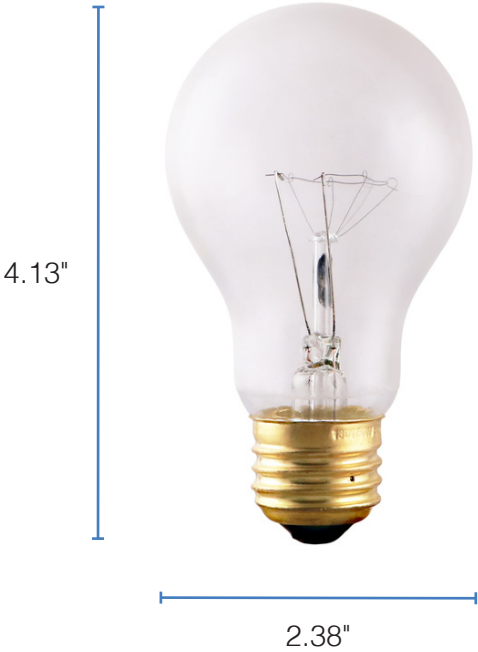

Featuring a standard household base, use this incandescent 60 Watt A19 bulb in ovens, refrigerators, and more.

FEATURES

- Standard household medium (E26) brass base
- Operates on 130V; lasts longer when used in 120V applications
- Resists vibrations and stressors

PERFORMANCE

- Rated Lifetime L70: 5,000 hours

APPLICATIONS

- Refrigerators
- Ovens
- Garage Door Openers
- Ceiling Fans

project name	type
catalog number	
comments	voltage
approved by	date

PERFORMANCE	Power Consumption	60 Watt
	Lumens	620
	Life (L70)	5000
ELECTRICAL	Input Voltage	130V
CONSTRUCTION	Shape	A19
	Base	E26
	Finish	Clear

PERFORMANCE SUMMARY

Item #	Shape	Lumens	Wattage	Voltage	Finish	Life/Hours
PLTS-12109	A19	620	60	130V	Clear	5000

DIMENSIONS

DIMENSIONS

Height: 4.13"

Diameter: 2.38"