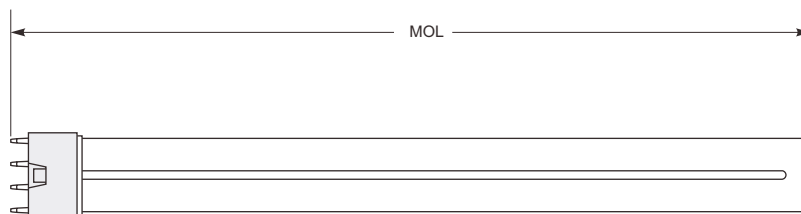

* Items only available for special orders

All measurements are shown in inches unless noted
Manage in Accordance with Disposal Laws
See: www.lamprecycle.org or 1-888-529-6660

FTL
2G11 Base