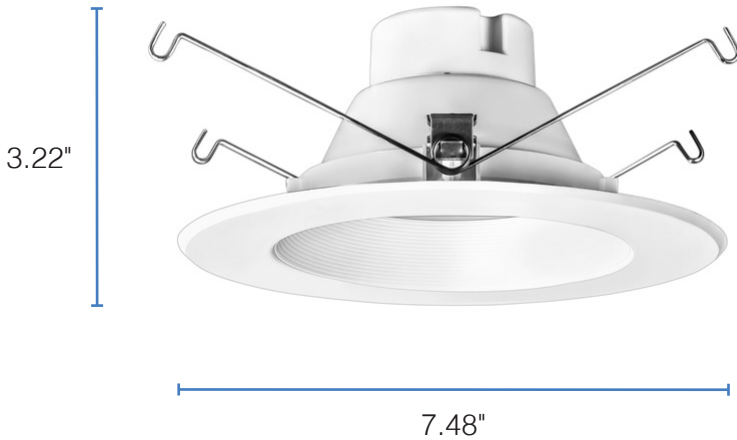

DESCRIPTION

Reduce energy and maintenance costs by retrofitting existing recessed cans with this color selectable 5-6 inch LED downlight.

FEATURES

- Energy efficient replacement for 100W incandescent downlights
- Medium (E26) base adapter
- Can be used in both IC and Non-IC rated housings
- Dimmable; see dimmer compatibility sheet for full list of compatible dimmers
- Color temperature can be adjusted via switch on top of fixture; see installation instructions for more information

| | |
|----------------|---------|
| project name | type |
| catalog number | |
| comments | voltage |
| approved by | date |

APPLICATIONS

- Offices
- Lobbies

| | | |
|---------------------|-------------------|-----------------------------------|
| PERFORMANCE | Power Consumption | 13 Watt |
| | Lumens | 1040 |
| | Efficacy (LPW) | 80 |
| | CRI | 80 |
| | CCT | 2700K, 3000K, 3500K, 4000K, 5000K |
| ELECTRICAL | Life (L70) | 50,000 |
| | Power Factor | 0.7 |
| | THD | 11.9% |
| CONSTRUCTION | Input Voltage | 120V |
| | Base | E26 |
| | Finish | White |
| LISTINGS | Lens | Frosted |
| | Certifications | UL Listed; FCC; Energy Star |
| | Material Usage | RoHS – No mercury or lead |
| | Environment | IC Rated; Wet Location Rated |

PERFORMANCE SUMMARY

| Item # | UPC | Size | Lumens | Wattage | LPW | Voltage | Replaces | CCT | CRI | Life/Hours | Dimmable |
|-----------|--------------|------|--------|---------|-----|---------|-------------|---|-----|------------|----------|
| PLT-11936 | 842821112445 | 5-6" | 1040 | 13 | 80 | 120V | 100W Incan. | 2700K / 3000K / 3500K / 4000K / 5000K | 90 | 50000 | Yes |

DIMENSIONS

DIMENSIONS

Outside Diameter: 7.48"

Inside Diameter: 3.62"

Height: 3.22"

Weight: 0.49 lbs.

PHOTOMETRICS

WARNINGS