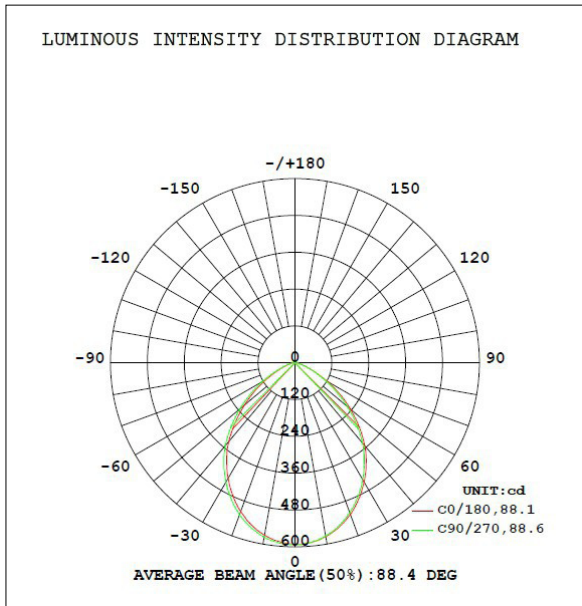

LISTINGS

- UL Listed for wet locations
- IC Rated
- FCC Part 15
- Energy Star Part Number PLTLN11C
- RoHS

PERFORMANCE

- CRI: 80
- CCT: 2700K, 3000K, 3500K, 4000K, and 5000K
- Rated Lifetime L70: 50,000 hours

PERFORMANCE SUMMARY

| Item # | UPC | Size | Lumens | Wattage | LPW | Voltage | Replaces | CCT | CRI | Life/Hours | Dimmable |
|-----------|--------------|------|--------|---------|-----|---------|-------------|---|-----|------------|----------|
| PLT-11936 | 842821112445 | 5-6" | 1040 | 13 | 80 | 120V | 100W Incan. | 2700K / 3000K / 3500K / 4000K / 5000K | 90 | 50000 | Yes |

DIMENSIONS

DIMENSIONS

Outside Diameter: 7.48"

Inside Diameter: 3.62"

Height: 3.22"

Weight: 0.49 lbs.

PHOTOMETRICS

WARNINGS