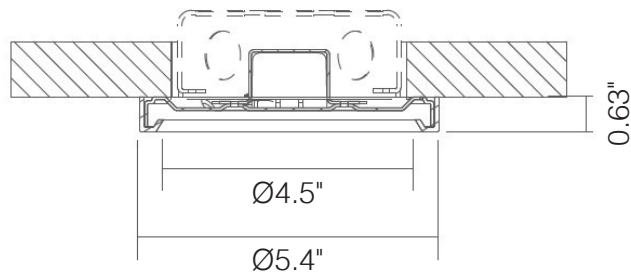

DIMMER COMPATIBILITY

Brand	Model
Lutron	PD-6WCL
Lutron	MACL-153M
Lutron	DVCL-153P
Lutron	TGCL-153P
Lutron	CTCL-153P
Leviton	6681
Leviton	6672

DIMENSIONS

5" DIMENSIONS:

Outside Diameter: 5.4"
Inside Diameter: 4.5"
Height: 0.63"
Weight: 0.33 lbs

7" DIMENSIONS:

Outside Diameter: 7.88"
Inside Diameter: 7.0"
Height: 0.63"
Weight: 0.73 lbs

WARNINGS

- Only use this LED downlight with the dimmers listed in the compatibility list. Using this downlight with incompatible dimmers may cause performance issues including humming, buzzing, flickering, and poor dimming performance.