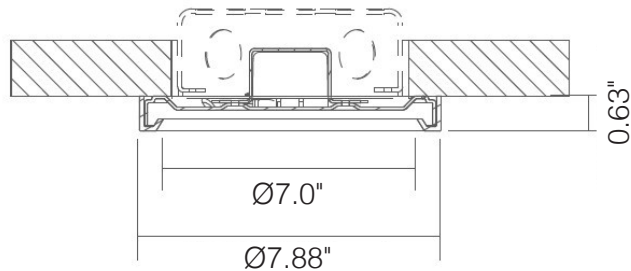

DIMMER COMPATIBILITY

Brand	Model
Lutron	PD-6WCL
Lutron	MACL-153M
Lutron	DVCL-153P
Lutron	TGCL-153P
Lutron	CTCL-153P
Leviton	6681
Leviton	6672

DIMENSIONS

5" DIMENSIONS:

Outside Diameter: 5.4"
Inside Diameter: 4.5"
Height: 0.63"
Weight: 0.33 lbs

7" DIMENSIONS:

Outside Diameter: 7.88"
Inside Diameter: 7.0"
Height: 0.63"
Weight: 0.73 lbs

WARNINGS

- Only use this LED downlight with the dimmers listed in the compatibility list. Using this downlight with incompatible dimmers may cause performance issues including humming, buzzing, flickering, and poor dimming performance.