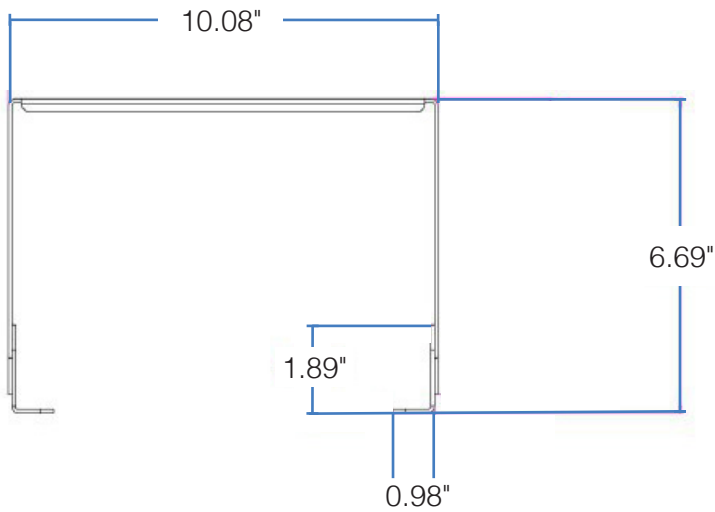

DIMENSIONS

DIMENSIONS

Height: 6.69"

Width: 10.08"

Weight: 1.32 lbs

ADJUSTABLE BRACKETS

Height: 1.89"

Width: 2.64"

Depth: 0.98"