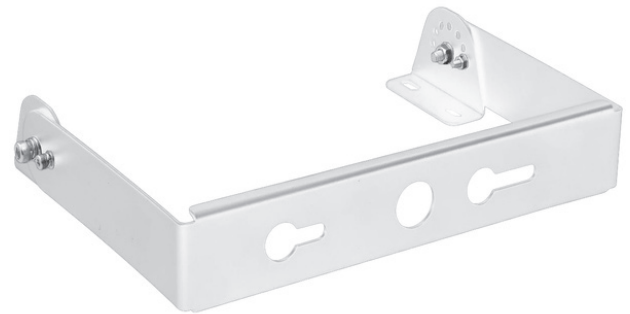

DESCRIPTION

Mount round LED high bays to walls using this black adjustable U-bracket.

FEATURES

- Adjustable up to 100 degrees
- Comes with 4 screws to mount bracket to fixture, and 2 screws to mount bracket to wall
- Compatible with select round LED high bays; see Compatible Fixtures section for full list

INSTALLATION

- Attaches to round LED high bays so they can be wall mounted (hardware included); see Installation Instruction PDF for more information

CONSTRUCTION

- Metal plate with white finish

WARRANTY

- 3 year prorated warranty; see pltsolutions.com for warranty details

COMPATIBLE FIXTURES

SKU	DESCRIPTION
PLT-11910	UFO LED High Bay – 1000W MH Equal, 240W, 34,800 Lumens, 5000K, White Finish
PLTS-12001	UFO LED High Bay – 1000W MH Equal, 240W, 32,000 Lumens, 5000K, White Finish
PLTS-12002	UFO LED High Bay – 1000W MH Equal, 240W, 32,000 Lumens, 4000K, White Finish

DIMENSIONS

DIMENSIONS

Height: 6.69"

Width: 10.08"

Weight: 1.32 lbs

ADJUSTABLE BRACKETS

Height: 1.89"

Width: 2.64"