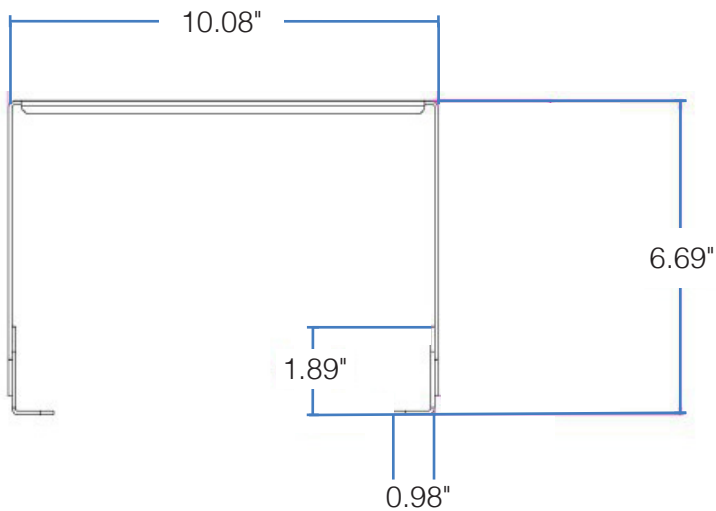

DIMENSIONS

DIMENSIONS

Height: 6.69"

Width: 10.08"

Weight: 1.32 lbs

ADJUSTABLE BRACKETS

Height: 1.89"

Width: 2.64"

Depth: 0.98"