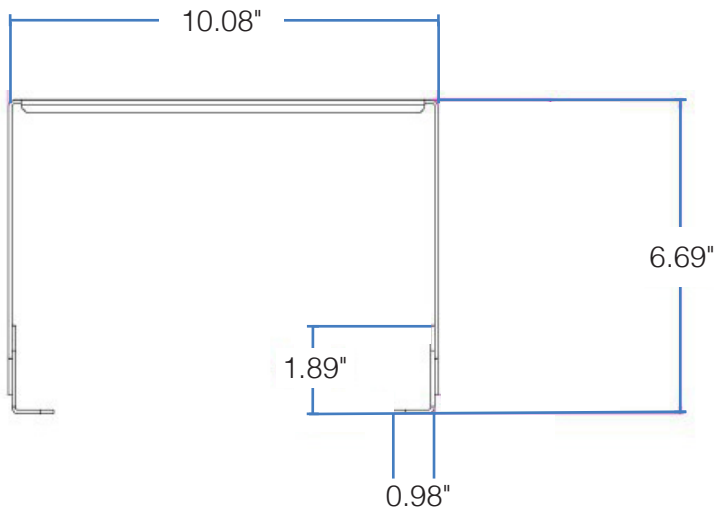

DIMENSIONS

DIMENSIONS

Height: 6.69"

Width: 10.08"

Weight: 1.32 lbs

ADJUSTABLE BRACKETS

Height: 1.89"

Width: 2.64"

Depth: 0.98"