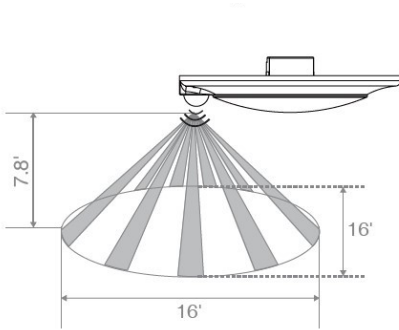

OCCUPANCY SENSOR RANGE

Ceiling Mount Sensor Detection Range

Wall Mount Sensor Detection Range

DIMENSIONS

4" DIMENSIONS

Outside Diameter: 6.88"

Inside Diameter: 4.5"

Height: 1"

Weight: 0.73 lbs

6" DIMENSIONS

Outside Diameter: 7.9"

Inside Diameter: 5.5"

Height: 1.3"

Weight: 0.84 lbs

WARNINGS

- Not for use with dimmers.