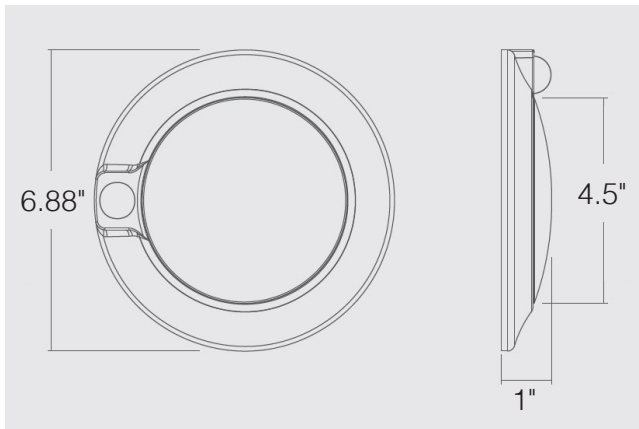

OCCUPANCY SENSOR RANGE

Ceiling Mount Sensor Detection Range

Wall Mount Sensor Detection Range

DIMENSIONS

4" DIMENSIONS

Outside Diameter: 6.88"

Inside Diameter: 4.5"

Height: 1"

Weight: 0.73 lbs

6" DIMENSIONS

Outside Diameter: 7.9"

Inside Diameter: 5.5"

Height: 1.3"

Weight: 0.84 lbs

WARNINGS

- Not for use with dimmers.