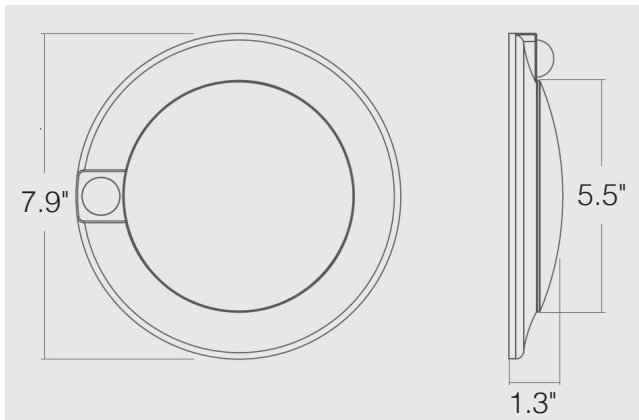

OCCUPANCY SENSOR RANGE

Ceiling Mount Sensor Detection Range

Wall Mount Sensor Detection Range

DIMENSIONS

4" DIMENSIONS

Outside Diameter: 6.88"

Inside Diameter: 4.5"

Height: 1"

Weight: 0.73 lbs

6" DIMENSIONS

Outside Diameter: 7.9"

Inside Diameter: 5.5"

Height: 1.3"

Weight: 0.84 lbs

WARNINGS

- Not for use with dimmers.