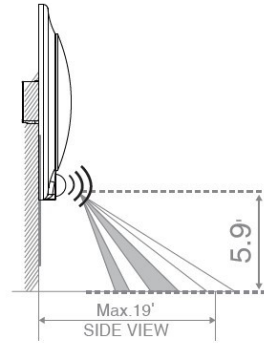

- Closets
- Hallways
- Laundry Rooms
- Storage Rooms
- Stairwells
- Utility Rooms

PERFORMANCE	Power Consumption	10, 15 Watt
	Lumens	600, 950
	Efficacy (LPW)	60, 63
	CRI	80
	CCT	3000K
	Beam Angle	120°
	Life (L70)	50,000
ELECTRICAL	Power Factor	>0.9
	Input Voltage	120V
	Sensor Type	PIR Motion
CONSTRUCTION	Finish	White
	Lens	Frosted
LISTINGS	Certifications	ETL Listed; Energy Star
	Material Usage	RoHS - No mercury or lead
	Environment	Wet Location Rated

OCCUPANCY SENSOR RANGE

Ceiling Mount Sensor Detection Range

Wall Mount Sensor Detection Range

DIMENSIONS

4" DIMENSIONS

Outside Diameter: 6.88"

Inside Diameter: 4.5"

Height: 1"

Weight: 0.73 lbs

6" DIMENSIONS

Outside Diameter: 7.9"

Inside Diameter: 5.5"

Height: 1.3"

Weight: 0.84 lbs

WARNINGS

- Not for use with dimmers.