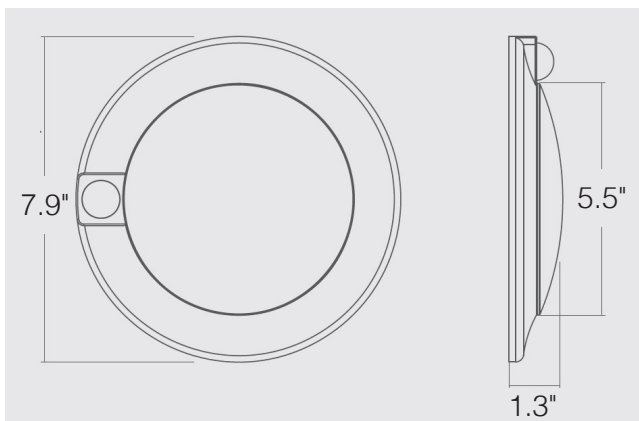

OCCUPANCY SENSOR RANGE

Ceiling Mount Sensor Detection Range

Wall Mount Sensor Detection Range

DIMENSIONS

4" DIMENSIONS

Outside Diameter: 6.88"

Inside Diameter: 4.5"

Height: 1"

Weight: 0.73 lbs

6" DIMENSIONS

Outside Diameter: 7.9"

Inside Diameter: 5.5"

Height: 1.3"

Weight: 0.84 lbs

WARNINGS

- Not for use with dimmers.