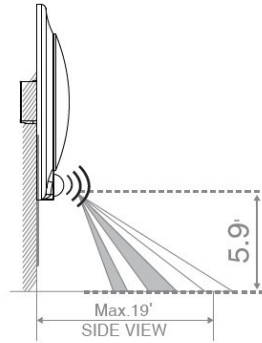

- Closets
- Hallways
- Laundry Rooms
- Storage Rooms
- Stairwells
- Utility Rooms

PERFORMANCE	Power Consumption	10, 15 Watt
	Lumens	600, 950
	Efficacy (LPW)	60, 63
	CRI	80
	CCT	3000K
	Beam Angle	120°
	Life (L70)	50,000
ELECTRICAL	Power Factor	>0.9
	Input Voltage	120V
	Sensor Type	PIR Motion
CONSTRUCTION	Finish	White
	Lens	Frosted
LISTINGS	Certifications	ETL Listed; Energy Star
	Material Usage	RoHS - No mercury or lead
	Environment	Wet Location Rated

OCCUPANCY SENSOR RANGE

Ceiling Mount Sensor Detection Range

Wall Mount Sensor Detection Range

DIMENSIONS

4" DIMENSIONS

Outside Diameter: 6.88"

Inside Diameter: 4.5"

Height: 1"

Weight: 0.73 lbs

6" DIMENSIONS

Outside Diameter: 7.9"

Inside Diameter: 5.5"

Height: 1.3"

Weight: 0.84 lbs

WARNINGS

- Not for use with dimmers.