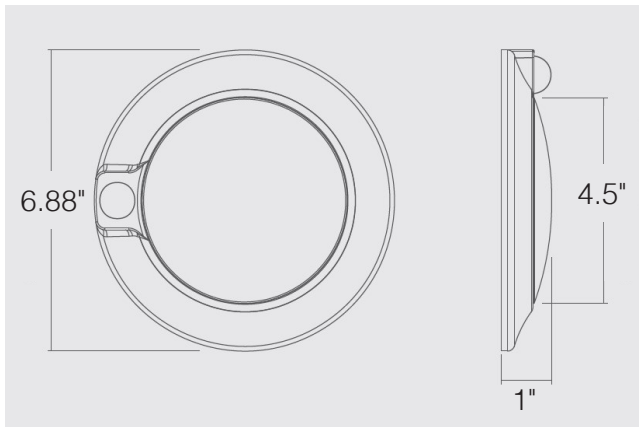

OCCUPANCY SENSOR RANGE

Ceiling Mount Sensor Detection Range

Wall Mount Sensor Detection Range

DIMENSIONS

4" DIMENSIONS

Outside Diameter: 6.88"

Inside Diameter: 4.5"

Height: 1"

Weight: 0.73 lbs

6" DIMENSIONS

Outside Diameter: 7.9"

Inside Diameter: 5.5"

Height: 1.3"

Weight: 0.84 lbs

WARNINGS

- Not for use with dimmers.