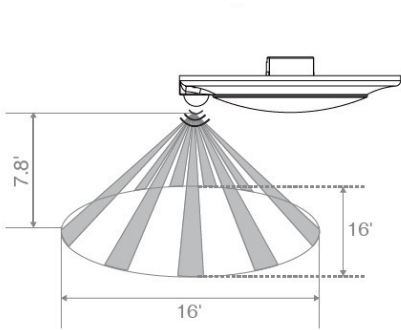

OCCUPANCY SENSOR RANGE

Ceiling Mount Sensor Detection Range

Wall Mount Sensor Detection Range

DIMENSIONS

4" DIMENSIONS

Outside Diameter: 6.88"

Inside Diameter: 4.5"

Height: 1"

Weight: 0.73 lbs

6" DIMENSIONS

Outside Diameter: 7.9"

Inside Diameter: 5.5"

Height: 1.3"

Weight: 0.84 lbs

WARNINGS

- Not for use with dimmers.