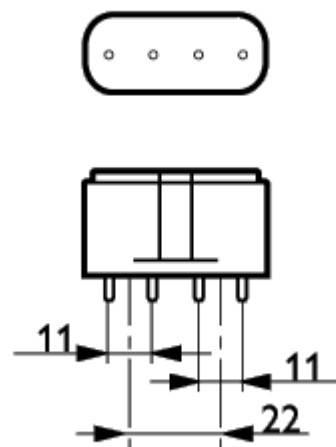

Product data	
Base	2G11
Base Information	4P
Bulb Finish	Silicon
Execution	/4P [4 Pins]
Packing Type	1CT [1 Lamp in a Folding Carton]
Packing Configuration	25
Avg. Life	15000 hr
Rated Avg. Life	20000 hr
Ordering Code	PL-L 24W/841/4P
Pack UPC	046677345082
Case Bar Code	50046677345087
Watts	24W
Dimmable	Yes
Color Code	840 [CCT of 4000K]
Color Rendering Index	82 Ra8
Color Designation	Cool White
Color Description	840 Cool White
Color Temperature	4000 K
Initial Lumens	1800 Lm
Initial Lumens	1800 Lm
Overall Length C	321.6 mm
Diameter D	38 mm
Diameter D1	18 mm
Product Number	345082