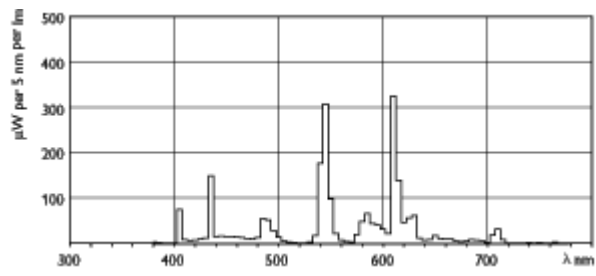

PL-L 24W

PL-L/835