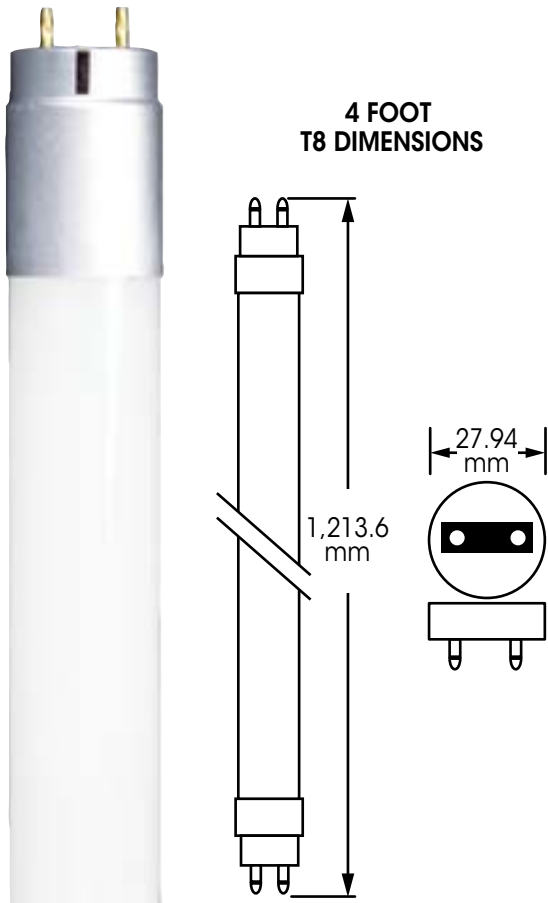

LED T8 Type A Tubes

FEATURES and BENEFITS

>50% energy savings (based on T8 NBF energy use)

Long 50,000 hour rated life—minimizes replacements and labor costs

Compatible with Instant Start ballasts and most traditional fluorescent ballasts

No rewiring of fixture—simply replace fluorescent lamp with LED lamp

Instant on/off

No mercury—great for all environments

Approved for open and enclosed fixtures

No UV

SPECIFICATIONS

Base Type: G13

Construction: Double ended

Wattage: 15w, 18w

Input Line Voltage: 120-277V

Minimum starting temperature range: -20C / -5F

Safety: ETL Classified

Environment: Damp/dry locations

Enclosed: Suitable for enclosed luminaires

Rated life: 50,000+ hours

Beam Angle: 190°

Field Angle: 300°

DLC Listed: DLC Standard 5.1

WARRANTY

Five years against defects in manufacturing

ETL CLASSIFIED

Intertek

5 YEAR WARRANTY

ITEM	MODEL	VOLTAGE	ACTUAL POWER CONSUMPTION	LUMENS	CRI	POWER FACTOR	COLOR TEMP	DIM/ND	MIN STARTING TEMP	LENGTH	WEIGHT	LIFESPAN	ETL LISTED	DLC LISTED
TCP-10196	T80425	120-277V (Ballast)	15W	2000lm	>80	>0.9	4100K	ND	-20C / -5F	1,213.6mm	190g±5%	50,000 hrs	YES	T8042541E
TCP-10197	T80425	120-277V (Ballast)	15W	2000lm	>80	>0.9	5000K	ND	-20C / -5F	1,213.6mm	190g±5%	50,000 hrs	YES	T8042550E
TCP-10198	T80433	120-277V (Ballast)	18W	2400lm	>80	>0.9	4100K	ND	-20C / -5F	1,213.6mm	190g±5%	50,000 hrs	YES	T8043341E
TCP-10199	T80433	120-277V (Ballast)	18W	2400lm	>80	>0.9	5000K	ND	-20C / -5F	1,213.6mm	190g±5%	50,000 hrs	YES	T8043350E

NOTE: Use shunted sockets for Instant Start ballasts