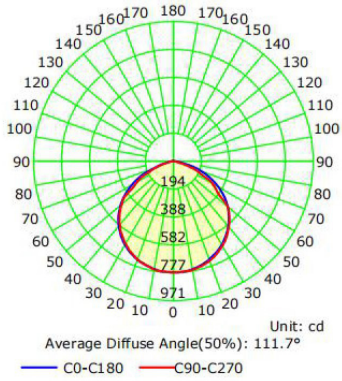

15W FLOOD FIXTURE