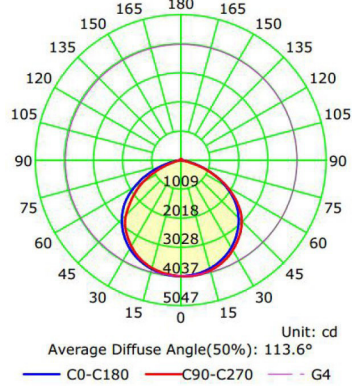

80W FLOOD FIXTURE