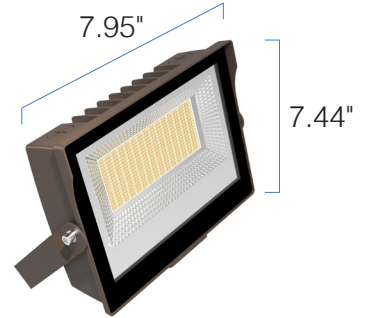

Yoke Length: 10.31"
Yoke Width: 6.02"
Yoke Height: 1.18"

15W-35W W/ YOKE MOUNT

Length: 5.79"
Length (with mount): 7.24"
Width: 7.95"
Depth: 2.60"
Weight: 2.34 lbs
Weight (w/ mount): 2.87 lbs