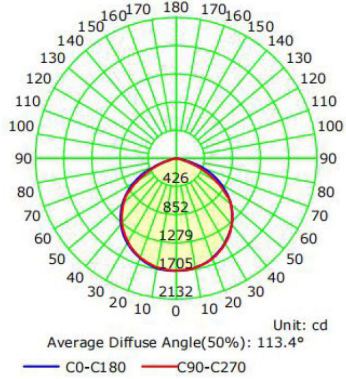

Length: 9.09"
Length (with mount): 10.98"
Width: 12.05"
Depth: 3.5"
Weight: 7.72 lbs
Weight (w/ mount): 8.51 lbs

Yoke Length: 12.05"
Yoke Width: 7.13"
Yoke Height: 1.38"

140W W/ TRUNNION MOUNT

Length: 9.09"
Length (with mount): 14.79"
Width: 11.41"
Depth: 3.5"
Weight: 7.72 lbs
Weight (w/ mount): 9.08 lbs

Trunnion Length: 7.13"
Trunnion Width: 5.35"
Trunnion Depth: 2.76"

15W FLOOD FIXTURE

80W FLOOD FIXTURE

25W FLOOD FIXTURE

105W FLOOD FIXTURE

35W FLOOD FIXTURE

140W FLOOD FIXTURE

60W FLOOD FIXTURE