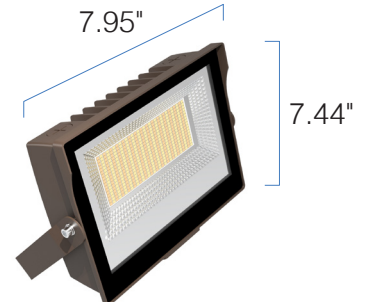

COLOR SELECTABLE LED FLOOD LIGHT FIXTURE

DESCRIPTION

Replace existing metal halide flood fixtures with these more efficient color selectable LED flood fixtures.

FEATURES

- Delivers up to 150 LPW for highly efficient performance
- Knuckle mount adjusts up to 180° (90° left and 90° right)
- Yoke mount adjusts up to 180° (90° left and 90° right)
- Slipfitter adjusts up to 180° (90° left and 90° right)
- Trunnion adjusts up to 180° (90° left and 90° right)
- 0-10V dimming; see Dimmer Compatibility for list of compatible dimmers
- Light output changes depending on the color temperature selected; see Selectable Table for full breakdown
- Color temperature can be adjusted using the dip switch on the back of the fixture; see installation instructions for more information

80W W/ SLIPFITTER MOUNT

Length: 7.44"
Length (with mount): 16.06"
Width: 10.24"
Depth: 3.58"
Weight: 4.10 lbs
Weight (w/ mount): 6.88 lbs

Slipfitter Length: 12.91"
Slipfitter Width: 10.24"
Slipfitter Height: 2.87"

60W W/ KNUCKLE MOUNT

Length: 7.44"
Length (with mount): 10.91"
Width: 9.69"
Depth: 3.03"
Weight: 4.10 lbs
Weight (with mount): 4.41 lbs

Knuckle Mount Length: 3.47"
Knuckle Mount Width: 2.64"
Knuckle Mount Height: 1.89"

80W W/ YOKE MOUNT

Length: 7.44"
Length (with mount): 9.13"
Width: 7.95"
Depth: 3.03"
Weight: 4.41 lbs
Weight w/ mount: 5.11 lbs

Yoke Length: 10.31"
Yoke Width: 6.02"
Yoke Height: 1.18"

DIMENSIONS

105W W/ SLIPFITTER MOUNT