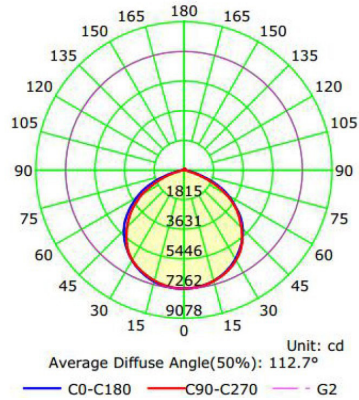

*See Selectable Table for full breakdown

SELECTABLE TABLE

Wattage	CCT	Lumen	Efficacy
15	3000K	2097	140
	4000K	2259	151
	5000K	2194	146
25	3000K	3485	139
	4000K	3760	150
	5000K	3658	146
35	3000K	4642	133
	4000K	5034	144
	5000K	4864	139
60	3000K	7782	130
	4000K	8372	140
	5000K	8178	136
80	3000K	10,712	134
	4000K	11,509	144
	5000K	11,325	142
105	3000K	13,243	126
	4000K	14,129	135
	5000K	13,616	130
140	3000K	17,894	128
	4000K	19,158	137
	5000K	18,672	133

Length: 9.09"
Length (with mount): 10.98"
Width: 12.05"
Depth: 3.5"
Weight: 7.72 lbs
Weight (w/ mount): 8.51 lbs

Yoke Length: 12.05"
Yoke Width: 7.13"
Yoke Height: 1.38"

140W W/ TRUNNION MOUNT

Length: 9.09"
Length (with mount): 14.79"
Width: 11.41"
Depth: 3.5"
Weight: 7.72 lbs
Weight (w/ mount): 9.08 lbs

Trunnion Length: 7.13"
Trunnion Width: 5.35"
Trunnion Depth: 2.76"

15W FLOOD FIXTURE

80W FLOOD FIXTURE

25W FLOOD FIXTURE

105W FLOOD FIXTURE

35W FLOOD FIXTURE

140W FLOOD FIXTURE

60W FLOOD FIXTURE