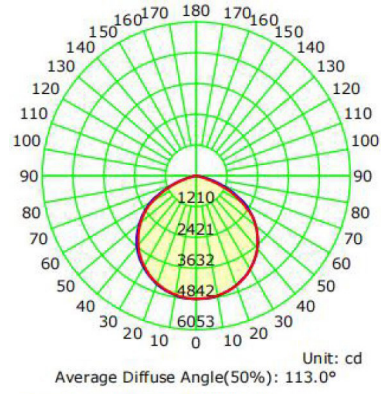

Trunnion Length: 7.13"
Trunnion Width: 5.35"
Trunnion Depth: 2.76"

15W FLOOD FIXTURE

80W FLOOD FIXTURE

25W FLOOD FIXTURE

105W FLOOD FIXTURE

35W FLOOD FIXTURE

140W FLOOD FIXTURE

60W FLOOD FIXTURE