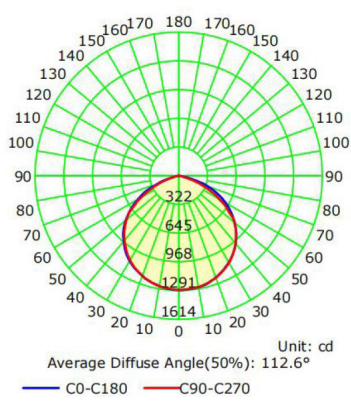

*See Selectable Table for full breakdown

SELECTABLE TABLE

Wattage	CCT	Lumen	Efficacy
15	3000K	2097	140
	4000K	2259	151
	5000K	2194	146
25	3000K	3485	139
	4000K	3760	150
	5000K	3658	146
35	3000K	4642	133
	4000K	5034	144
	5000K	4864	139
60	3000K	7782	130
	4000K	8372	140
	5000K	8178	136
80	3000K	10,712	134
	4000K	11,509	144
	5000K	11,325	142
105	3000K	13,243	126
	4000K	14,129	135
	5000K	13,616	130
140	3000K	17,894	128
	4000K	19,158	137
	5000K	18,672	133

Length: 9.09"
Length (with mount): 10.98"
Width: 12.05"
Depth: 3.5"
Weight: 7.72 lbs
Weight (w/ mount): 8.51 lbs

Yoke Length: 12.05"
Yoke Width: 7.13"
Yoke Height: 1.38"

140W W/ TRUNNION MOUNT

Length: 9.09"
Length (with mount): 14.79"
Width: 11.41"
Depth: 3.5"
Weight: 7.72 lbs
Weight (w/ mount): 9.08 lbs

Trunnion Length: 7.13"
Trunnion Width: 5.35"
Trunnion Depth: 2.76"

15W FLOOD FIXTURE

80W FLOOD FIXTURE

25W FLOOD FIXTURE

105W FLOOD FIXTURE

35W FLOOD FIXTURE

140W FLOOD FIXTURE

60W FLOOD FIXTURE