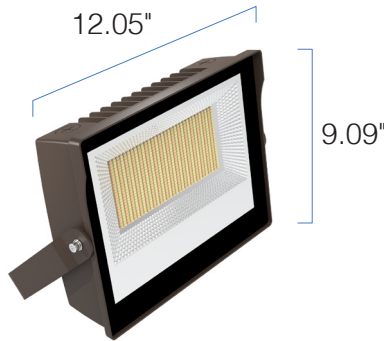

105W W/ YOKE MOUNT

Length: 9.09"
Length (with mount): 10.98"
Width: 12.05"
Depth: 3.5"
Weight: 7.72 lbs
Weight (w/ mount): 8.51 lbs