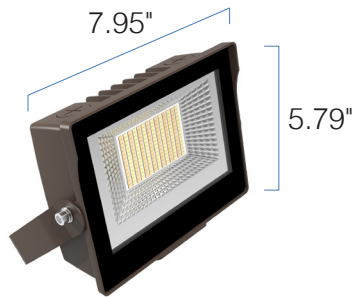

DIMENSIONS

15W-35W W/ KNUCKLE MOUNT

Length: 5.79"
Length (with mount): 9.21"
Width: 7.40"
Depth: 2.67"
Weight: 2.34 lbs
Weight (with mount): 2.65 lbs

Knuckle Mount Length: 3.47"
Knuckle Mount Width: 2.64"
Knuckle Mount Height: 1.89"

60W W/ YOKE MOUNT

Length: 7.44"
Length (with mount): 9.13"
Width: 7.95"
Depth: 3.03"
Weight: 4.10 lbs
Weight w/ mount: 4.81 lbs

Yoke Length: 10.31"
Yoke Width: 6.02"
Yoke Height: 1.18"

15W-35W W/ YOKE MOUNT

Length: 5.79"
Length (with mount): 7.24"
Width: 7.95"
Depth: 2.60"
Weight: 2.34 lbs
Weight (w/ mount): 2.87 lbs

Yoke Length: 7.95"
Yoke Width: 4.92"
Yoke Height: 1.10"

80W W/ SLIPFITTER MOUNT

Length: 7.44"
Length (with mount): 16.06"
Width: 10.24"
Depth: 3.58"
Weight: 4.10 lbs
Weight (w/ mount): 6.88 lbs

Slipfitter Length: 12.91"
Slipfitter Width: 10.24"
Slipfitter Height: 2.87"

60W W/ KNUCKLE MOUNT

Length: 7.44"
Length (with mount): 10.91"
Width: 9.69"
Depth: 3.03"
Weight: 4.10 lbs
Weight (with mount): 4.41 lbs

Knuckle Mount Length: 3.47"
Knuckle Mount Width: 2.64"
Knuckle Mount Height: 1.89"

80W W/ YOKE MOUNT

Length: 7.44"
Length (with mount): 9.13"
Width: 7.95"
Depth: 3.03"
Weight: 4.41 lbs
Weight w/ mount: 5.11 lbs

Yoke Length: 10.31"
Yoke Width: 6.02"
Yoke Height: 1.18"