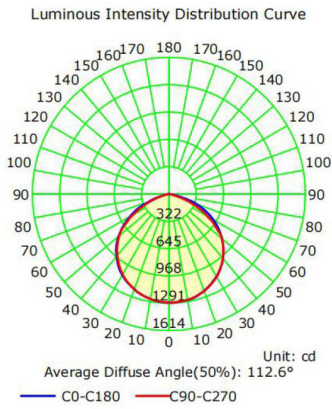

*See Selectable Table for full breakdown

SELECTABLE TABLE

Wattage	CCT	Lumen	Efficacy
15	3000K	2097	140
	4000K	2259	151
	5000K	2194	146
25	3000K	3485	139
	4000K	3760	150
	5000K	3658	146
35	3000K	4642	133
	4000K	5034	144
	5000K	4864	139
60	3000K	7782	130
	4000K	8372	140
	5000K	8178	136
80	3000K	10,712	134
	4000K	11,509	144
	5000K	11,325	142
105	3000K	13,243	126
	4000K	14,129	135
	5000K	13,616	130
140	3000K	17,894	128
	4000K	19,158	137
	5000K	18,672	133

Trunnion Length: 7.13"
 Trunnion Width: 5.35"
 Trunnion Depth: 2.76"

15W FLOOD FIXTURE

80W FLOOD FIXTURE

25W FLOOD FIXTURE

105W FLOOD FIXTURE

35W FLOOD FIXTURE

140W FLOOD FIXTURE

60W FLOOD FIXTURE