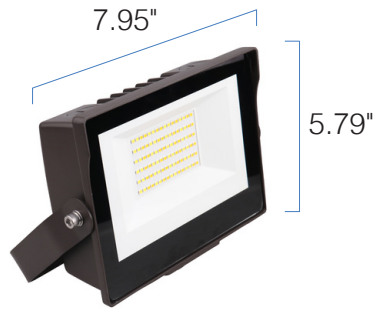

15W-35W W/ YOKE MOUNT

Length: 5.79"
Length (with mount): 7.24"
Width: 7.95"
Depth: 2.60"
Weight: 2.34 lbs
Weight (w/ mount): 2.87 lbs

Yoke Length: 7.95"
Yoke Width: 4.92"
Yoke Height: 1.10"