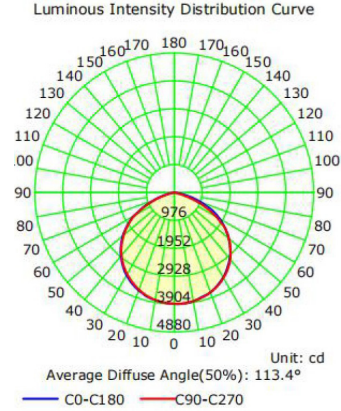

80W FLOOD FIXTURE