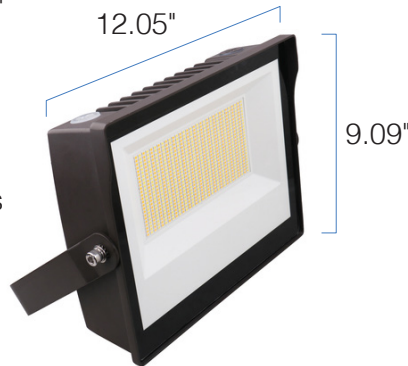

105W W/ YOKE MOUNT

Length: 9.09"
Length (with mount): 10.98"
Width: 12.05"
Depth: 3.9"
Weight: 7.72 lbs
Weight (w/ mount): 8.51 lbs