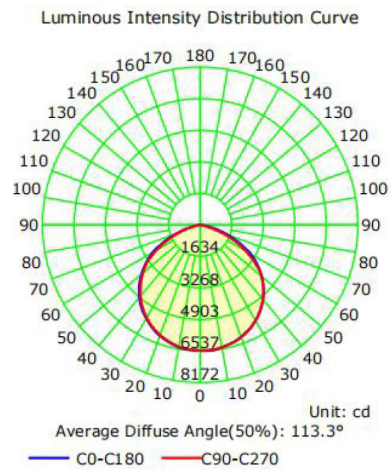

*See Selectable Table for full breakdown

SELECTABLE TABLE

Wattage	CCT	Lumen	Efficacy
15	3000K	2097	140
	4000K	2259	151
	5000K	2194	146
25	3000K	3485	139
	4000K	3760	150
	5000K	3658	146
35	3000K	4642	133
	4000K	5034	144
	5000K	4864	139
60	3000K	7782	130
	4000K	8372	140
	5000K	8178	136
80	3000K	10,712	134
	4000K	11,509	144
	5000K	11,325	142
105	3000K	13,243	126
	4000K	14,129	135
	5000K	13,616	130
140	3000K	17,894	128
	4000K	19,158	137
	5000K	18,672	133

Trunnion Length: 7.13"
 Trunnion Width: 5.35"
 Trunnion Depth: 2.76"

15W FLOOD FIXTURE

80W FLOOD FIXTURE

25W FLOOD FIXTURE

105W FLOOD FIXTURE

35W FLOOD FIXTURE

140W FLOOD FIXTURE

60W FLOOD FIXTURE