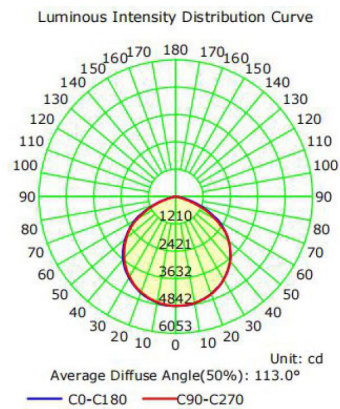

*See Selectable Table for full breakdown

SELECTABLE TABLE

Wattage	CCT	Lumen	Efficacy
15	3000K	2097	140
	4000K	2259	151
	5000K	2194	146
25	3000K	3485	139
	4000K	3760	150
	5000K	3658	146
35	3000K	4642	133
	4000K	5034	144
	5000K	4864	139
60	3000K	7782	130
	4000K	8372	140
	5000K	8178	136
80	3000K	10,712	134
	4000K	11,509	144
	5000K	11,325	142
105	3000K	13,243	126
	4000K	14,129	135
	5000K	13,616	130
140	3000K	17,894	128
	4000K	19,158	137
	5000K	18,672	133

Trunnion Length: 7.13"
 Trunnion Width: 5.35"
 Trunnion Depth: 2.76"

15W FLOOD FIXTURE

80W FLOOD FIXTURE

25W FLOOD FIXTURE

105W FLOOD FIXTURE

35W FLOOD FIXTURE

140W FLOOD FIXTURE

60W FLOOD FIXTURE