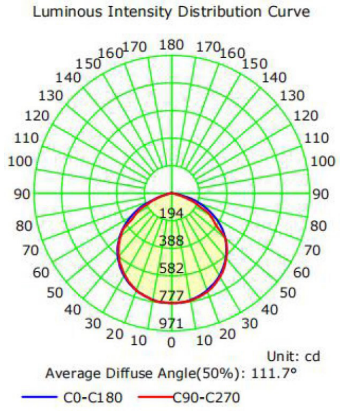

15W FLOOD FIXTURE