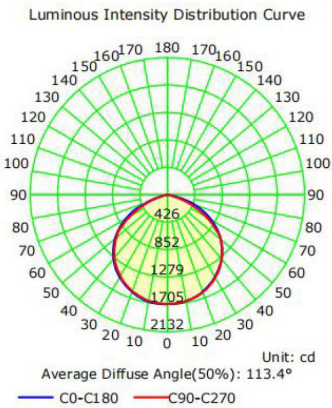

*See Selectable Table for full breakdown

SELECTABLE TABLE

Wattage	CCT	Lumen	Efficacy
15	3000K	2097	140
	4000K	2259	151
	5000K	2194	146
25	3000K	3485	139
	4000K	3760	150
	5000K	3658	146
35	3000K	4642	133
	4000K	5034	144
	5000K	4864	139
60	3000K	7782	130
	4000K	8372	140
	5000K	8178	136
80	3000K	10,712	134
	4000K	11,509	144
	5000K	11,325	142
105	3000K	13,243	126
	4000K	14,129	135
	5000K	13,616	130
140	3000K	17,894	128
	4000K	19,158	137
	5000K	18,672	133

Trunnion Length: 7.13"
 Trunnion Width: 5.35"
 Trunnion Depth: 2.76"

15W FLOOD FIXTURE

80W FLOOD FIXTURE

25W FLOOD FIXTURE

105W FLOOD FIXTURE

35W FLOOD FIXTURE

140W FLOOD FIXTURE

60W FLOOD FIXTURE