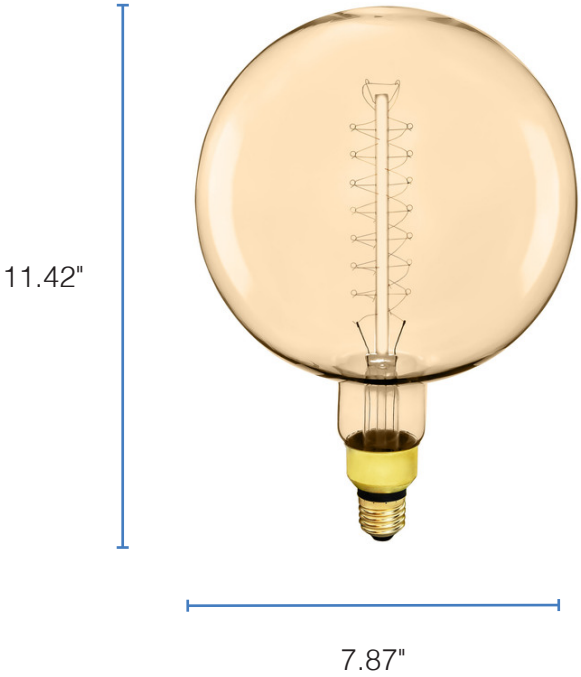

Use this 60 Watt oversized vintage globe to enhance the look of decorative fixtures.

FEATURES

- Standard household medium (E26) brass base
- Spiral filament replicates the look of turn-of-the-century lighting

PERFORMANCE

- Rated Lifetime L70: 3,000 hours

APPLICATIONS

- Pendants
- Wall Sconces
- Decorative Fixtures

project name	type
catalog number	
comments	voltage
approved by	date

PERFORMANCE	Power Consumption	60 Watt
	Lumens	200
	Life (L70)	3000
ELECTRICAL	Input Voltage	120V
CONSTRUCTION	Shape	G200
	Base	E26
	Finish	Tinted
	Filament	Spiral

PERFORMANCE SUMMARY

Item #	Shape	Lumens	Wattage	Voltage	Finish	Life/Hours
PLTS-12240	G200	200	60W	120V	Tinted	3000

DIMENSIONS

DIMENSIONS

Height: 11.42"

Diameter: 7.87"