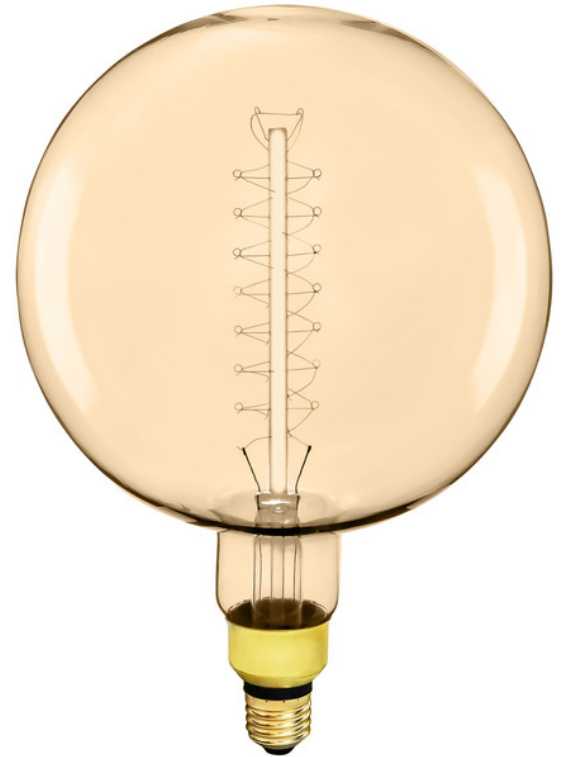

Use this 60 Watt oversized vintage globe to enhance the look of decorative fixtures.

FEATURES

- Standard household medium (E26) brass base
- Spiral filament replicates the look of turn-of-the-century lighting

PERFORMANCE

- Rated Lifetime L70: 3,000 hours

APPLICATIONS

- Pendants
- Wall Sconces
- Decorative Fixtures

project name	type
catalog number	
comments	voltage
approved by	date

PERFORMANCE	Power Consumption	60 Watt
	Lumens	200
	Life (L70)	3000
ELECTRICAL	Input Voltage	120V
CONSTRUCTION	Shape	G200
	Base	E26
	Finish	Tinted
	Filament	Spiral

PERFORMANCE SUMMARY

Item #	Shape	Lumens	Wattage	Voltage	Finish	Life/Hours
PLTS-12240	G200	200	60W	120V	Tinted	3000

DIMENSIONS

DIMENSIONS

Height: 11.42"

Diameter: 7.87"