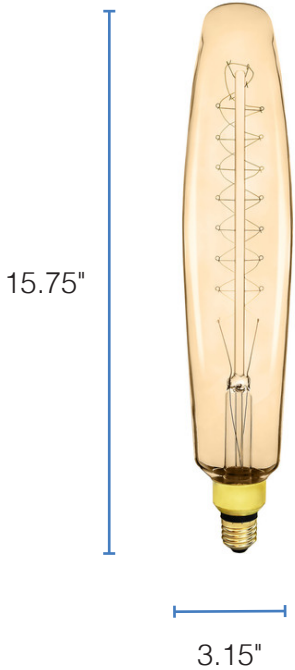

Use this tube-shaped 60 Watt oversized vintage light bulb to enhance the look of decorative fixtures.

FEATURES

- Standard household medium (E26) brass base
- Spiral filament replicates the look of turn-of-the-century lighting

PERFORMANCE

- Rated Lifetime L70: 3,000 hours

APPLICATIONS

- Pendants
- Wall Sconces
- Decorative Fixtures

project name	type
catalog number	
comments	voltage
approved by	date

PERFORMANCE	Power Consumption	60 Watt
	Lumens	200
	Life (L70)	3000
ELECTRICAL	Input Voltage	120V
CONSTRUCTION	Shape	ET80
	Base	E26
	Finish	Tinted
	Filament	Spiral

PERFORMANCE SUMMARY

Item #	Shape	Lumens	Wattage	Voltage	Finish	Life/Hours
PLTS-12239	ET80	200	60W	120V	Tinted	3000

DIMENSIONS

DIMENSIONS

Height: 15.75"

Diameter: 3.15"