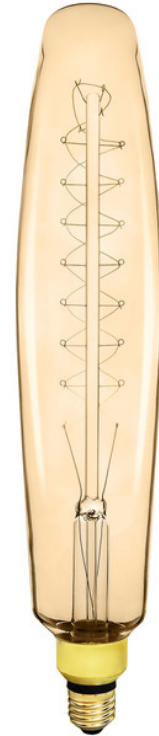

Use this tube-shaped 60 Watt oversized vintage light bulb to enhance the look of decorative fixtures.

FEATURES

- Standard household medium (E26) brass base
- Spiral filament replicates the look of turn-of-the-century lighting

PERFORMANCE

- Rated Lifetime L70: 3,000 hours

APPLICATIONS

- Pendants
- Wall Sconces
- Decorative Fixtures

project name	type
catalog number	
comments	voltage
approved by	date

PERFORMANCE	Power Consumption	60 Watt
	Lumens	200
	Life (L70)	3000
ELECTRICAL	Input Voltage	120V
CONSTRUCTION	Shape	ET80
	Base	E26
	Finish	Tinted
	Filament	Spiral

PERFORMANCE SUMMARY

Item #	Shape	Lumens	Wattage	Voltage	Finish	Life/Hours
PLTS-12239	ET80	200	60W	120V	Tinted	3000

DIMENSIONS

DIMENSIONS

Height: 15.75"

Diameter: 3.15"