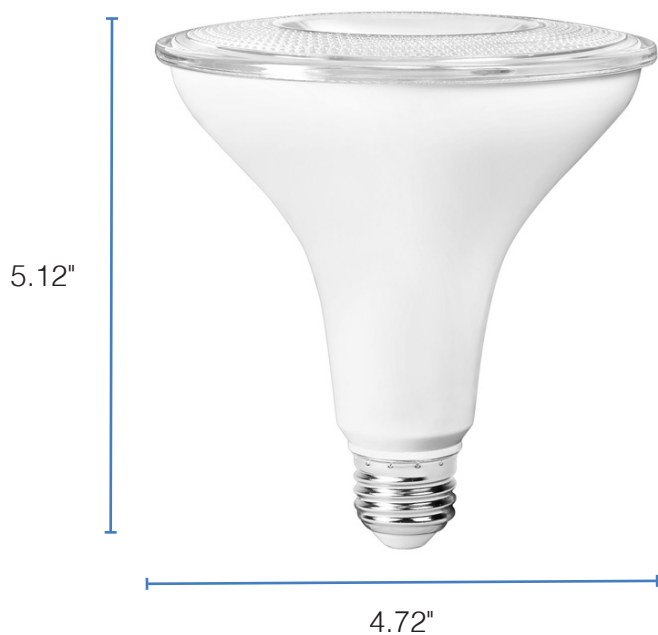

## FEATURES

- Efficiently replaces a 90W halogen PAR38 bulb
- High color rendering index (CRI) of 90 makes color appear more accurate
- Standard household medium (E26) base
- Dimmable; see dimmer compatibility sheet for a full list of dimmers

## APPLICATIONS

- Track Lights
- Recessed Cans

project name	type
catalog number	
comments	voltage
approved by	date

<b>PERFORMANCE</b>	<b>Power Consumption</b>	12 Watt
	<b>Lumens</b>	1050
	<b>Efficacy (LPW)</b>	88
	<b>CRI</b>	90
	<b>Beam Angle</b>	40 Degrees
	<b>CCT</b>	2700K
	<b>Life (L70)</b>	25000
<b>ELECTRICAL</b>	<b>Input Voltage</b>	120V
	<b>Power Factor</b>	0.9
<b>CONSTRUCTION</b>	<b>Shape</b>	PAR38
	<b>Base</b>	E26
	<b>Finish</b>	Frosted
<b>LISTINGS</b>	<b>Certifications</b>	UL Listed; Title 20; JA8; Energy Star
	<b>Material Usage</b>	RoHS – No mercury or lead
	<b>Environment</b>	Wet Location Rated

## DIMENSIONS

### **DIMENSIONS**

Height: 5.12"

Diameter: 4.72"