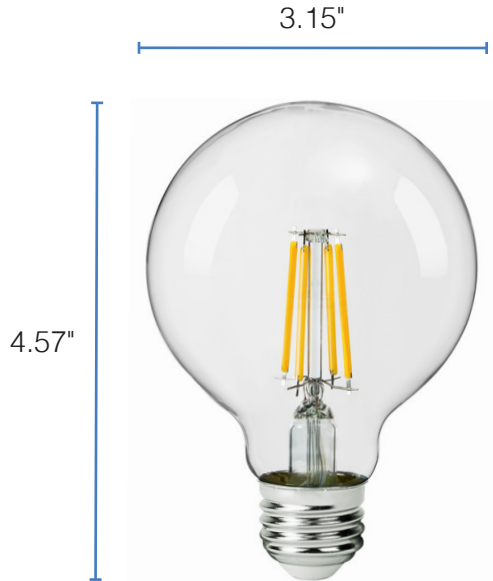

## FEATURES

- Energy efficient replacement for 40W incandescent lamp
- High color rendering index (CRI) of 90 makes color appear more accurate
- Clear lens shows off vertical LED filaments
- Standard household medium (E26) base
- Dimmable; see dimmer compatibility sheet for a full list of dimmers

## APPLICATIONS

- Pendant Fixtures
- Ceiling Fans
- Wall Sconces
- Decorative Fixtures

project name	type
catalog number	
comments	voltage
approved by	date

<b>PERFORMANCE</b>	<b>Power Consumption</b>	4 Watt
	<b>Lumens</b>	350
	<b>Efficacy (LPW)</b>	88
	<b>CRI</b>	90
	<b>Beam Angle</b>	330
	<b>CCT</b>	2700K
	<b>Life (L70)</b>	25000
<b>ELECTRICAL</b>	<b>Input Voltage</b>	120V
	<b>Power Factor</b>	0.9
<b>CONSTRUCTION</b>	<b>Shape</b>	G25
	<b>Filament Type</b>	Vertical
	<b>Base</b>	E26
	<b>Finish</b>	Clear
<b>LISTINGS</b>	<b>Certifications</b>	UL Listed; Title 20; JA8; Energy Star
	<b>Material Usage</b>	RoHS – No mercury or lead
	<b>Environment</b>	Wet Location Rated; Enclosed Fixture Rated

## DIMENSIONS

### DIMENSIONS

Height: 4.57"

Diameter: 3.15"