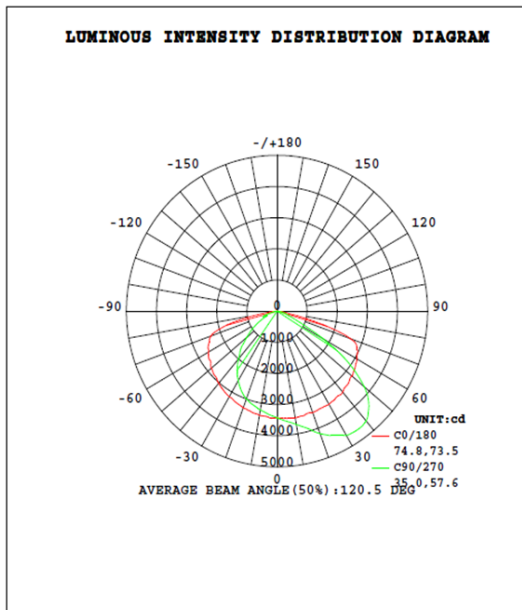

LED HID RETROFIT

PRODUCT FEATURES

- Magnesium Alloy Housing
- Black Finish
- IP51 Rating
- 100-277 Voltage Rating, PF > 0.9
- CRI > 70
- 270° Rotatable Mogul Base (E39)
- Type III Light Distribution
- Clear Plastic Lens
- 50,000 Hour Lifetime Rating
- 3-Year Limited Warranty
- UL / cUL Certified, Damp Location Rated
- Operating Temperature: -4°F to 113°F (-20°C to 45°C)

PRODUCT SPECIFICATIONS

Stock Code	POWER (W)	LUMENS (LM)	CCT (K)	DIMENSIONS (IN) (L x W x H)	EFFICIENCY (Lm/W)
PLTS-11966	115	13,600	5000	11.69 x 5.43 x 3.43	118

PHOTOMETRY

Flux out:6576 lm

Height	Havg,Emax	Angle:91.38deg	Diameter
1m	1952,35451x		204.89cm
2m	488.0,886.21x		409.78cm
3m	216.9,393.91x		614.67cm
4m	122.0,221.61x		819.56cm
5m	78.08,141.81x		1024.46cm
6m	54.22,98.471x		1229.35cm
7m	39.84,72.351x		1434.24cm
8m	30.50,55.391x		1639.13cm
9m	24.10,43.771x		1844.02cm
10m	19.52,35.451x		2048.91cm

Note:The Curves indicate the illuminated area and the average illumination when the luminaire is at different distance.

DIAGRAM