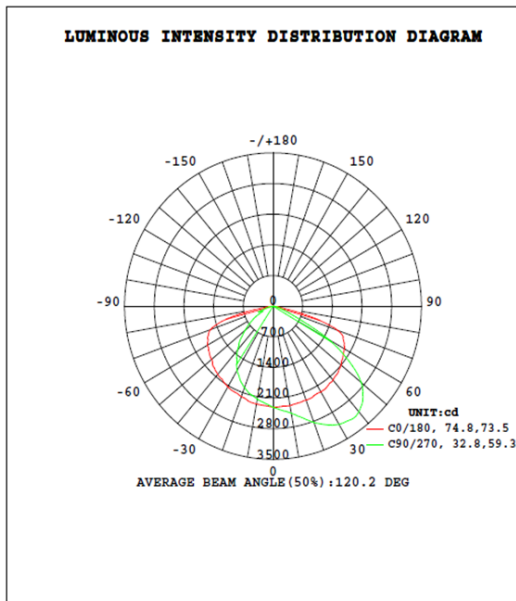

## PRODUCT SPECIFICATIONS

Stock Code	POWER (W)	LUMENS (LM)	CCT (K)	DIMENSIONS (IN) (L x W x H)	EFFICIENCY (Lm/W)
PLTS-11965	75	9,200	5000	11.69 x 5.43 x 3.43	123

### DIAGRAM