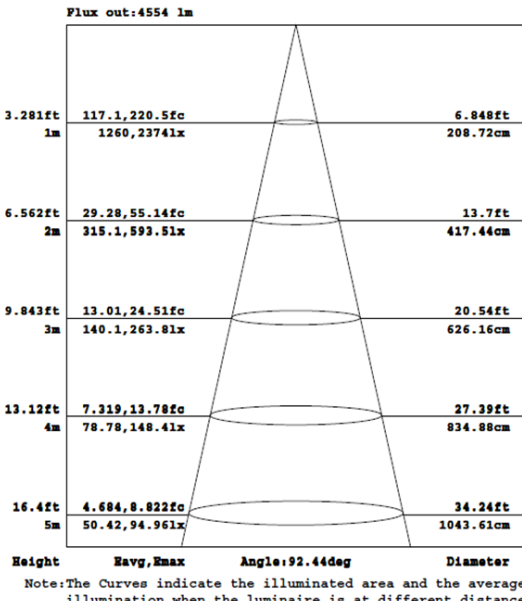

## PRODUCT SPECIFICATIONS

Stock Code	POWER (W)	LUMENS (LM)	CCT (K)	DIMENSIONS (IN) (L x W x H)	EFFICIENCY (Lm/W)
PLTS-11965	75	9,200	5000	11.69 x 5.43 x 3.43	123

### PHOTOMETRY

### DIAGRAM