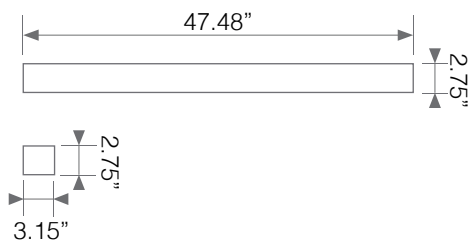

Damp Rated

Easy and fast installation

Electrical Specifications

	Lumen Output	Input Power	Input Voltage	Luminous Efficacy	CCT	Estimated Yearly Cost
Total	6500 lm	50 W	AC120-277V	130 lm/W	3500K / 4000K 5000K	\$ 6.02
Up Light	1950 lm					
Down Light	4550 lm					

Beam Angle	Center Beam	CRI	Power Factor	Input Current	Base	Lamp Lifespan
100°	60	80	0.9	0.43 A	N/A	50,000 Hrs.

Mechanical Specifications

Rating	Operational Temperature	Inner Box QTY.	Master Box QTY.	Dimensions(in.)	UPC Code
Damp Rated	10°F - 170°F	1 pc	4 pcs	47.48"(W) x 2.75"(H) x 3.15"(D) 78.74"(Wire Connector)	811174034827

Product Dimensions

Photometric Data

*Independent Up & Down CCT Tunable Switches