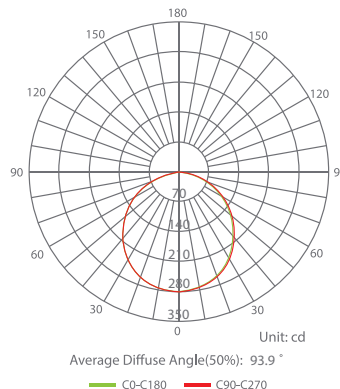

Damp Rated

Easy and fast installation

Electrical Specifications

	Lumen Output	Input Power	Input Voltage	Luminous Efficacy	CCT	Estimated Yearly Cost
Total	6500 lm	50 W	AC120-277V	130 lm/W	3500K / 4000K 5000K	\$ 6.02
Up Light	1950 lm					
Down Light	4550 lm					

Beam Angle	Center Beam	CRI	Power Factor	Input Current	Base	Lamp Lifespan
100°	60	80	0.9	0.43 A	N/A	50,000 Hrs.

Mechanical Specifications

Rating	Operational Temperature	Inner Box QTY.	Master Box QTY.	Dimensions(in.)	UPC Code
Damp Rated	10°F - 170°F	1 pc	4 pcs	47.48"(W) x 2.75"(H) x 3.15"(D) 78.74"(Wire Connector)	811174034827

Product Dimensions

Photometric Data

*Independent Up & Down CCT Tunable Switches