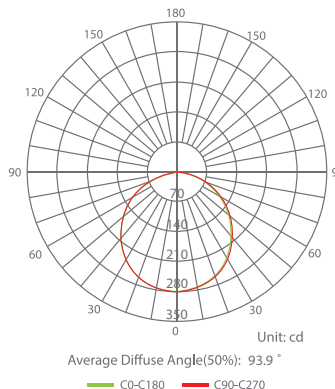

Damp Rated

Easy and fast installation

Electrical Specifications

	Lumen Output	Input Power	Input Voltage	Luminous Efficacy	CCT	Estimated Yearly Cost
Total	6500 lm	50 W	AC120-277V	130 lm/W	3500K / 4000K 5000K	\$ 6.02
Up Light	1950 lm					
Down Light	4550 lm					

Beam Angle	Center Beam	CRI	Power Factor	Input Current	Base	Lamp Lifespan
100°	60	80	0.9	0.43 A	N/A	50,000 Hrs.

Mechanical Specifications

Rating	Operational Temperature	Inner Box QTY.	Master Box QTY.	Dimensions(in.)	UPC Code
Damp Rated	10°F - 170°F	1 pc	4 pcs	47.48"(W) x 2.75"(H) x 3.15"(D) 78.74"(Wire Connector)	811174034810

Product Dimensions

Photometric Data

*Independent Up & Down CCT Tunable Switches