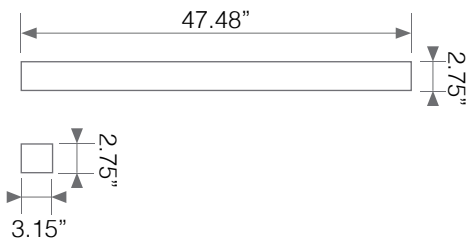

Damp Rated

Easy and fast installation

Electrical Specifications

	Lumen Output	Input Power	Input Voltage	Luminous Efficacy	CCT	Estimated Yearly Cost
Total	6500 lm	50 W	AC120-277V	130 lm/W	3500K / 4000K 5000K	\$ 6.02
Up Light	1950 lm					
Down Light	4550 lm					

Beam Angle	Center Beam	CRI	Power Factor	Input Current	Base	Lamp Lifespan
100°	60	80	0.9	0.43 A	N/A	50,000 Hrs.

Mechanical Specifications

Rating	Operational Temperature	Inner Box QTY.	Master Box QTY.	Dimensions(in.)	UPC Code
Damp Rated	10°F - 170°F	1 pc	4 pcs	47.48"(W) x 2.75"(H) x 3.15"(D) 78.74"(Wire Connector)	811174034810

Product Dimensions

Photometric Data

*Independent Up & Down CCT Tunable Switches