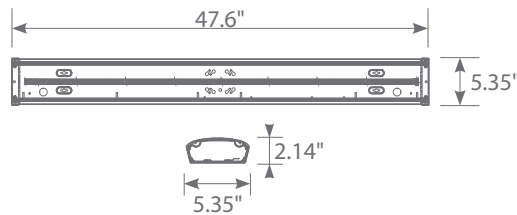

Product Dimensions