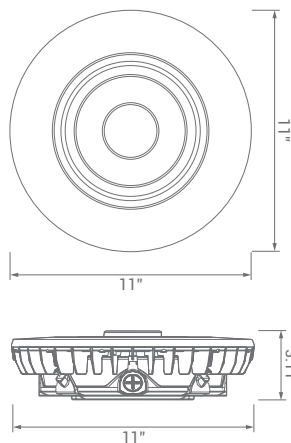

Product Dimensions