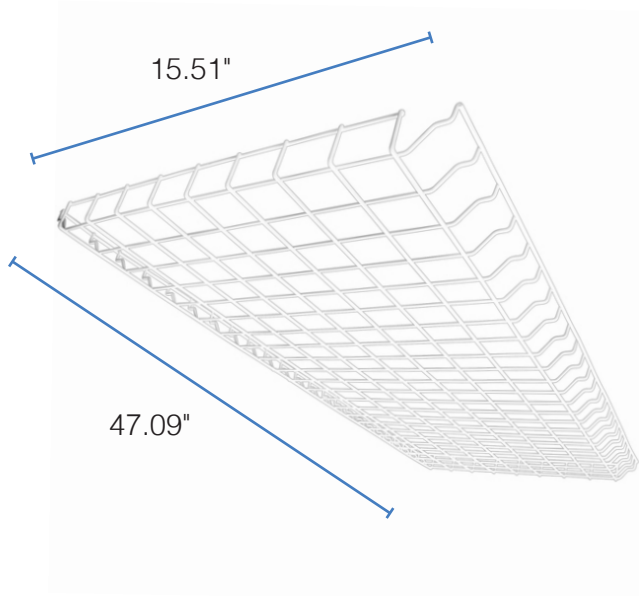

DESCRIPTION

Protect your linear LED high bays from bumps by pairing them with these high bay wire lamp guards.

FEATURES

- Easily attaches to select 4 ft. LED linear high bays designed to replace 6-lamp fluorescent fixtures; see Compatible Fixtures section for a full list of fixtures

APPLICATIONS

- Warehouses
- Manufacturing Plants
- Distribution Centers
- Grocery Stores
- Indoor Recreation Facilities
- Cold Storage
- Big Box Retail
- Service Repair Centers

COMPATIBLE FIXTURES

SKU	DESCRIPTION
PLT-90218	4 ft. Linear LED High Bay Fixture - 1000W MH Equal, 255W, 34,425 Lumens, 4000K
PLT-90157	4 ft. Linear LED High Bay Fixture - 1000W MH Equal, 255W, 34,680 Lumens, 5000K
PLT-90153	4 ft. Linear LED High Bay Fixture - 1000W MH Equal, 300W, 40,800 Lumens, 5000K
PLTS-40059	4 ft. Linear LED High Bay Fixture with Motion Sensor - 1000W MH Equal, 300W, 40,800 Lumens, 5000K

DIMENSIONS

DIMENSIONS

Height: 1.26"

Width: 15.51"

Length: 47.09"

Weight: 4.3 lbs.