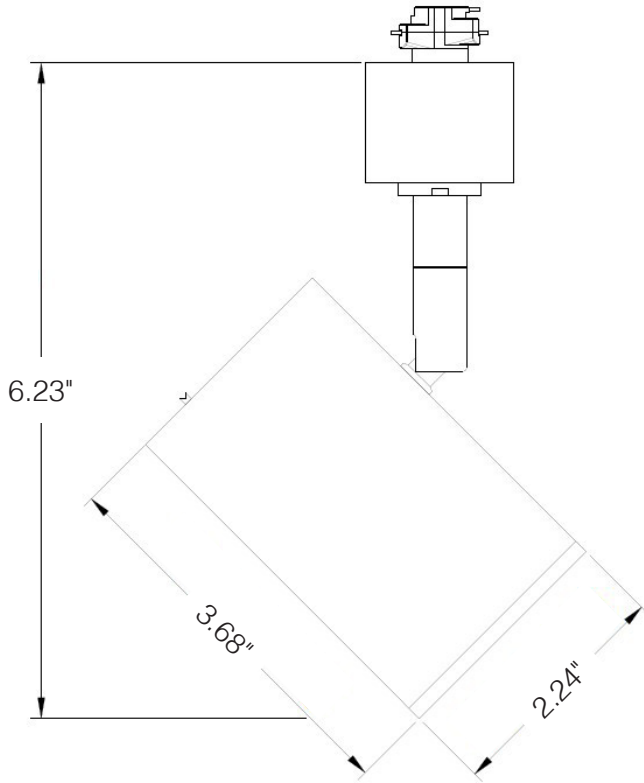

PERFORMANCE SUMMARY

Item #	Lumens	Wattage	LPW	Voltage	Replaces	CCT	CRI	LED L70 Life Hours	Dimmable
PLTS-12267	520	7	74	120V	50W Halogen	3000K/ 4000K/ 5000K	90	≥100,000	Yes

DIMENSIONS

DIMENSIONS

Length: 3.68"

Height (with arm): 6.23"

Width: 2.24"

Weight: 0.56 lbs

Arm Length: 2.97"

WARNINGS

- Only use this LED track light head with the dimmers listed in the compatibility list. Using this downlight with incompatible dimmers may cause performance issues including humming, buzzing, flickering, and poor dimming performance.