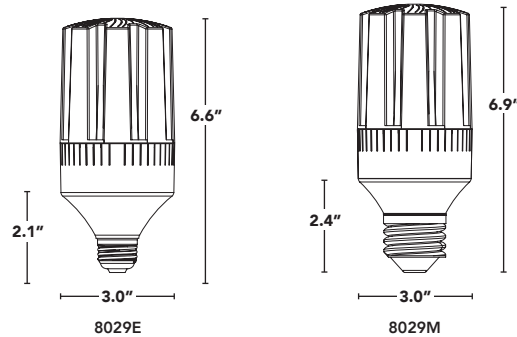

									
	ALSO WORKS ON 208V & 240V	INSTALL METHOD	MEDIUM + MUGOL BASE	MOUNTING	CRI	OPERATING TEMP	DIMMABLE	SURGE PROTECTION	50,000hrs RATED LIFE

PART #	UPC	REPLACES	WATTAGE	LUMENS	FLEXCOLOR	BASE
LED-8029E345-A-FW	84400606067	70W-100W-150W	12W-18W-24W	1550-3360	3000K/4000K/5000K	E26
LED-8029M345-A-FW	84400606068	70W-100W-150W	12W-18W-24W	1550-3360	3000K/4000K/5000K	EX39

🇨🇦 347 VOLT OPTIONS FOR CANADA 🇨🇦

PART #	UPC	REPLACES	WATTAGE	LUMENS	FLEXCOLOR	BASE
LED-8029E345C-A-FW	84400606069	70W-100W-150W	12W-18W-24W	1550-3360	3000K/4000K/5000K	E26
LED-8029M345C-A-FW	84400606070	70W-100W-150W	12W-18W-24W	1550-3360	3000K/4000K/5000K	EX39

# SUPERFLEX BOLLARD

PART #	UPC	REPLACES	WATTAGE	FLEXCOLOR	BASE
LED-8029E345-A-FW	84400606067	70W-100W-150W	12W-18W-24W	3000K/4000K/5000K	E26
LED-8029M345-A-FW	84400606068	70W-100W-150W	12W-18W-24W	3000K/4000K/5000K	EX39