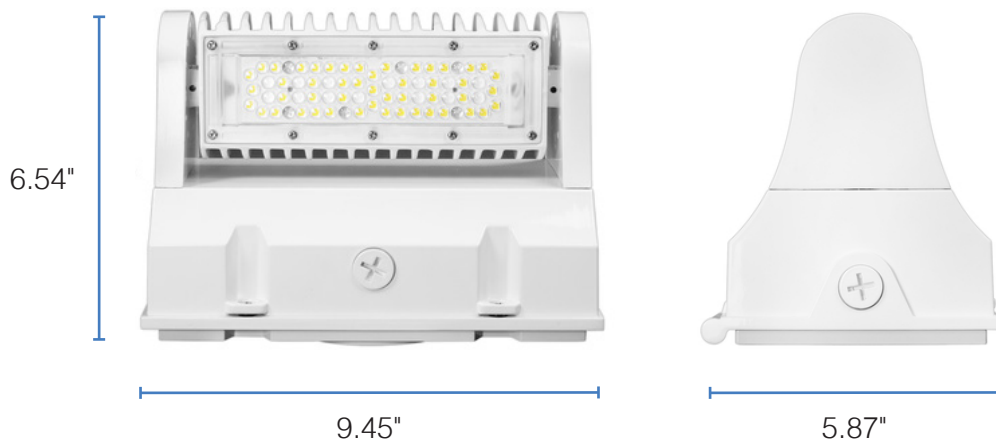

**FEATURES**

- Delivers up to 155 LPW depending on the wattage selected; see Selectable Table for full breakdown
- Optics rotate 350 degrees
- Replaces 70-150W metal halide fixtures
- Wattage and color temperature are adjusted via switches inside of fixture; see installation instructions for more information.

# PERFORMANCE SUMMARY

Item #	Watts*	CRI	CCT*	Lens	Voltage	Replaces	DLC Level	DLC #
PLTS-11954	13/19/25	70+	3000K/4000K/5000K	Polycarbonate	120-277V	MH70-150	5.1 Premium	PLTS-11954: PLTSN511312

\*See Selectable Table for full breakdown

## DIMENSIONS

### DIMENSIONS

Length: 6.54"  
 Height: 9.45"  
 Width: 5.87"  
 Weight: 3.6 lbs.