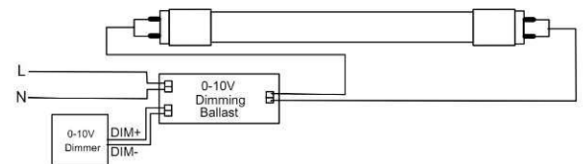

*For wattage and lumen information, see tables below.

PERFORMANCE SUMMARY

Item #	Length	Lumens*	Watts*	LPW*	CCT	CRI	Beam	Envelope	Life/Hours	DLC Level	DLC #
PLTS-60021	4'	3200/ 3300	24W/ 27.5W	120/ 133	5000K	83	180°	Glass	50,000	5.1 Standard	PLTP5535
PLTS-60022	4'	3200/ 3300	24W/ 27.5W	120/ 133	4000K	83	180°	Glass	50,000	5.1 Standard	PLTP5534

*See Wattage Table for full breakdown

WATTAGE TABLE

Wattage	Installation	Lumen	Efficacy
24	Type B	3200	133
27.5	Type A	3300	120

WIRING DIAGRAMS

TYPE A NON-DIMMING

TYPE A DIMMING

TYPE B NON-DIMMING

TYPE B DIMMING

DIMENSIONS

DIMENSIONS

Length: 45.8"

Diameter: 0.63"