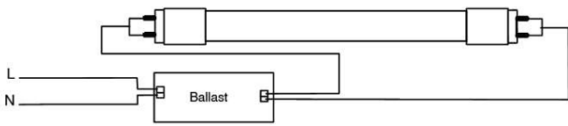

*For wattage and lumen information, see tables below.

PERFORMANCE SUMMARY

Item #	Length	Lumens*	Watts*	LPW*	CCT	CRI	Beam	Envelope	Life/Hours	DLC Level	DLC #
PLTS-60021	4'	3200/ 3300	24W/ 27.5W	120/ 133	5000K	83	180°	Glass	50,000	5.1 Standard	PLTP5535
PLTS-60022	4'	3200/ 3300	24W/ 27.5W	120/ 133	4000K	83	180°	Glass	50,000	5.1 Standard	PLTP5534

*See Wattage Table for full breakdown

WATTAGE TABLE

Wattage	Installation	Lumen	Efficacy
24	Type B	3200	133
27.5	Type A	3300	120

WIRING DIAGRAMS

TYPE A NON-DIMMING

TYPE A DIMMING

TYPE B NON-DIMMING

TYPE B DIMMING

DIMENSIONS

DIMENSIONS

Length: 45.8"

Diameter: 0.63"