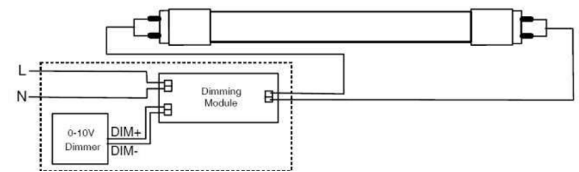

*For wattage and lumen information, see tables below.

PERFORMANCE SUMMARY

Item #	Length	Lumens*	Watts*	LPW*	CCT	CRI	Beam	Envelope	Life/Hours	DLC Level	DLC #
PLTS-60021	4'	3200/ 3300	24W/ 27.5W	120/ 133	5000K	83	180°	Glass	50,000	5.1 Standard	PLTP5535
PLTS-60022	4'	3200/ 3300	24W/ 27.5W	120/ 133	4000K	83	180°	Glass	50,000	5.1 Standard	PLTP5534

*See Wattage Table for full breakdown

WATTAGE TABLE

Wattage	Installation	Lumen	Efficacy
24	Type B	3200	133
27.5	Type A	3300	120

WIRING DIAGRAMS

TYPE A NON-DIMMING

TYPE A DIMMING

TYPE B NON-DIMMING

TYPE B DIMMING

DIMENSIONS

DIMENSIONS

Length: 45.8"

Diameter: 0.63"