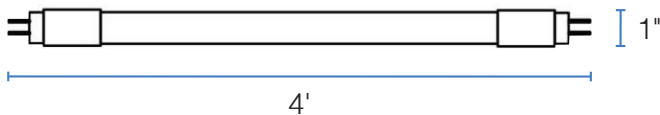

DIMENSIONS

DIMENSIONS

Length: 45.8"

Diameter: 0.63"