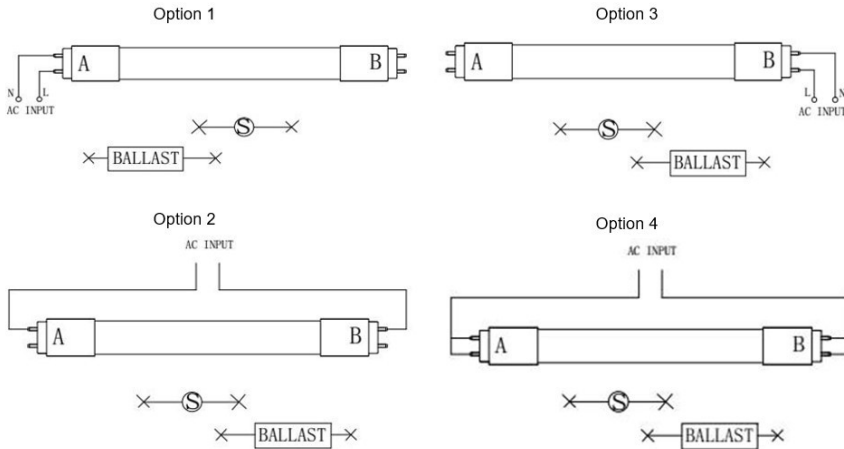

*For wattage and lumen information, see tables below.

PERFORMANCE SUMMARY

Item #	Length	Lumens*	Watts*	LPW*	CCT	CRI	Beam	Envelope	Life/Hours	DLC Level	DLC #
PLTS-60021	4'	3200/ 3300	24W/ 27.5W	120/ 133	5000K	83	180°	Glass	50,000	5.1 Standard	PLTP5535
PLTS-60022	4'	3200/ 3300	24W/ 27.5W	120/ 133	4000K	83	180°	Glass	50,000	5.1 Standard	PLTP5534

*See Wattage Table for full breakdown

WATTAGE TABLE

Wattage	Installation	Lumen	Efficacy
24	Type B	3200	133
27.5	Type A	3300	120

WIRING DIAGRAMS

TYPE A NON-DIMMING

TYPE A DIMMING

TYPE B NON-DIMMING

TYPE B DIMMING

DIMENSIONS

DIMENSIONS

Length: 45.8"

Diameter: 0.63"