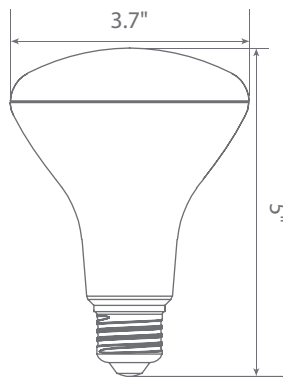

Product Dimensions