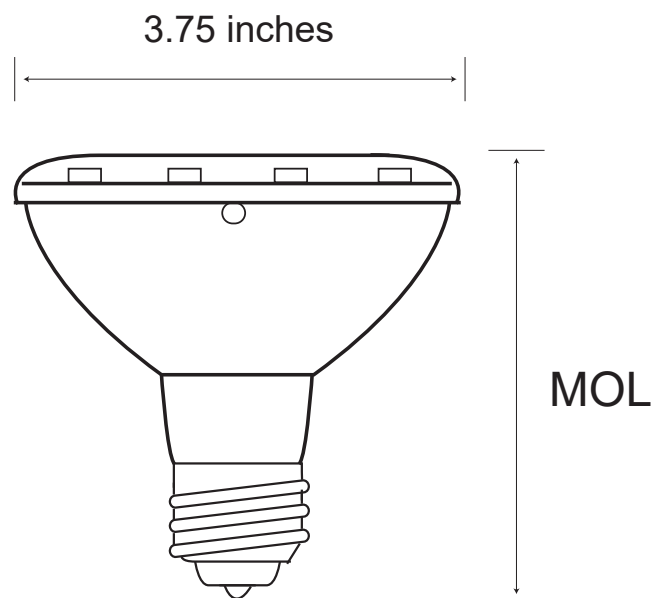

GREEN ENERGY LIGHTING

“Better Life From Better Light”

Halogen Lamps

LAMP SPECIFICATIONS

Lamp Type	Halogen PAR Lamp
Bulb	PAR30
Base	Medium Screw (E26)
Bulb Finish	Clear
Wattage	53W
Equivalent Wattage	75W
Voltage	120V
Average Rated Life	1500 hrs
Beam Spread	40 degrees
Filament Type	CC-8
MOL	3.54”
LCL	1.81”
Lumens	1500lm
Color Temp	2900K