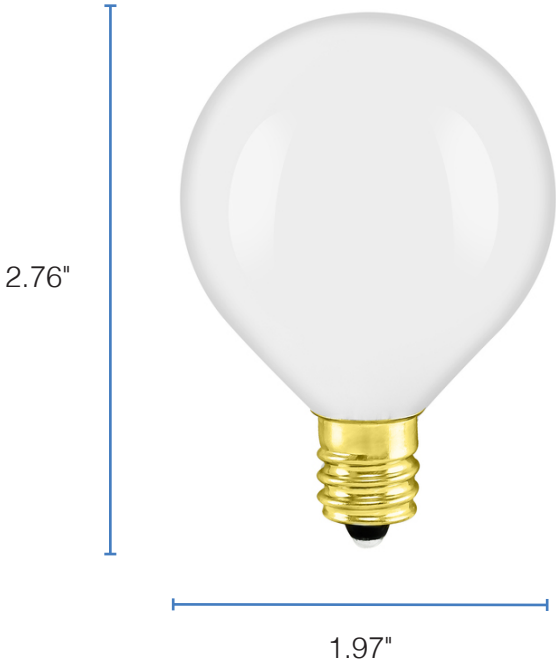

Enhance the look of decorative fixtures with this 40 Watt incandescent G16.5 globe bulb.

## FEATURES

- Candelabra (E12) brass base
- Frosted finish helps diffuse output and reduce glare

## APPLICATIONS

- Pendants
- Patio String Lights
- Vanity Fixtures
- Ceiling Fans

project name	type
catalog number	
comments	voltage
approved by	date

<b>PERFORMANCE</b>	Power Consumption	40 Watt
	Lumens	350
	Life (L70)	2000
<b>ELECTRICAL</b>	Input Voltage	120V
<b>CONSTRUCTION</b>	Shape	G16.5
	Base	E12
	Finish	Frosted

## DIMENSIONS

Height: 2.76"  
Diameter: 1.97"