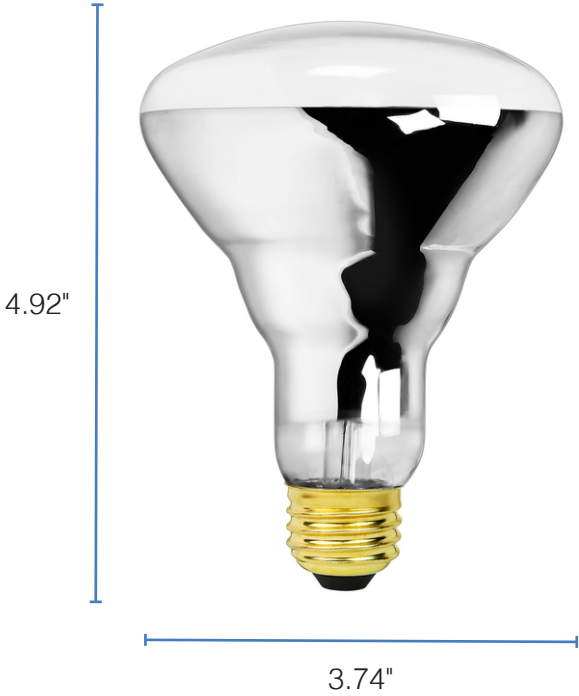

Illuminate displays, art work, and other décor with this 65 Watt incandescent BR30 bulb.

**FEATURES**

- Standard household medium (E26) brass base
- Resists vibrations and stressors
- Frosted finish help diffuse output and reduce glare

**PERFORMANCE**

- Average Rated Life: 3,000 hours

**APPLICATIONS**

- Recessed Cans
- Track Lights
- Security Lights

project name	type
catalog number	
comments	voltage
approved by	date

<b>PERFORMANCE</b>	Power Consumption	65 Watt
	Lumens	730
	Life (hours)	3000
<b>ELECTRICAL</b>	Input Voltage	120V
<b>CONSTRUCTION</b>	Shape	BR30
	Base	E26
	Finish	Frosted

# PERFORMANCE SUMMARY

Item #	Shape	Lumens	Wattage	Voltage	Finish	Life/Hours
PLTS-12119	BR30	730	65	120V	Frosted	3000

## DIMENSIONS

Height: 4.92"

Diameter: 3.74"