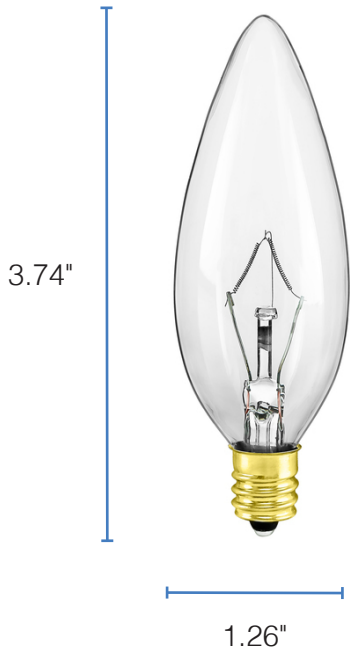

Enhance the look of decorative fixtures with this 60 Watt incandescent chandelier bulb.

FEATURES

- Torpedo-style bulb with candelabra (E12) brass base
- Operates on 130V; lasts longer when used in 120V applications

PERFORMANCE

- Rated Lifetime L70: 3,000 hours

APPLICATIONS

- Chandeliers
- Lanterns
- Decorative Fixtures

project name	type
catalog number	
comments	voltage
approved by	date

PERFORMANCE	Power Consumption	60 Watt
	Lumens	700
	Life (L70)	3000
ELECTRICAL	Input Voltage	130V
CONSTRUCTION	Shape	B10
	Base	E12
	Finish	Clear

PERFORMANCE SUMMARY

Item #	Shape	Lumens	Wattage	Voltage	Finish	Life/Hours
PLTS-12117	B10	700	60	130V	Clear	3000

DIMENSIONS

DIMENSIONS

Height: 3.74"

Diameter: 1.26"