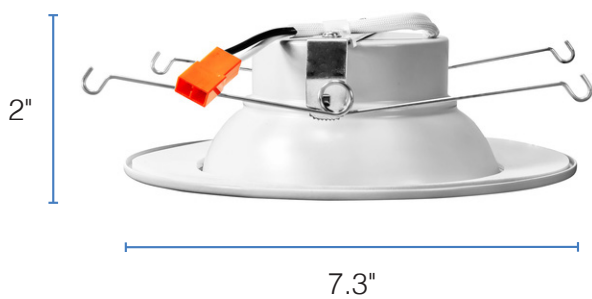

DESCRIPTION

Reduce energy and maintenance costs by retrofitting existing recessed cans with this 5-6 inch LED downlight.

FEATURES

- Energy efficient replacement for 65W incandescent downlights
- Medium (E26) base adapter
- Can be used in both IC and Non-IC rated housings
- High color rendering index (CRI) of 90 makes colors appear more accurate
- Dimmable; see dimmer compatibility sheet for full list of compatible dimmers

LISTINGS

- ETL Listed for wet locations

PERFORMANCE

- CRI: 90
- CCT: 3000K
- Rated Lifetime L70: 50,000 hours

ELECTRICAL

- Input Voltage: 120V

CONSTRUCTION

- Aluminum body with plastic trim, both with white finish
- Frosted plastic lens

DIMENSIONS

DIMENSIONS

Outside Diameter: 7.3"

Inside Diameter: 3"

Height: 2"

Weight: 0.55 lbs.

PHOTOMETRICS

Foot Candles	Distance From Light	Beam Dia.
18.8	5'	17.3'
13.1	6'	20.8'
9.6	7'	24.2'
7.3	8'	27.7'
5.8	9'	31.2'
4.7	10'	34.6'