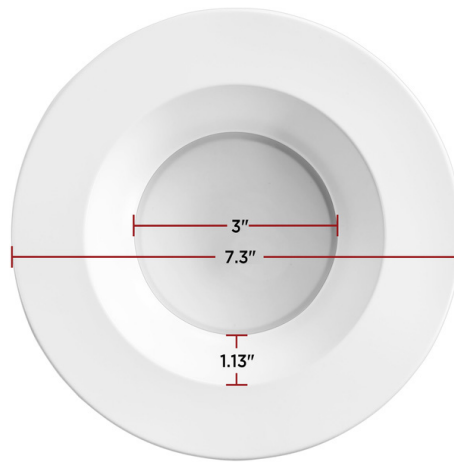

DESCRIPTION

Reduce energy and maintenance costs by retrofitting existing recessed cans with this 5-6 inch LED downlight.

FEATURES

- Energy efficient replacement for 65W incandescent downlights
- Medium (E26) base adapter
- Can be used in both IC and Non-IC rated housings
- High color rendering index (CRI) of 90 makes colors appear more accurate
- Dimmable; see dimmer compatibility sheet for full list of compatible dimmers

DIMENSIONS

DIMENSIONS

Outside Diameter: 7.3"

Inside Diameter: 3"

Height: 2"

Weight: 0.55 lbs.

PHOTOMETRICS

Foot Candles	Distance From Light	Beam Dia.
18.8	5'	17.3'
13.1	6'	20.8'
9.6	7'	24.2'
7.3	8'	27.7'
5.8	9'	31.2'
4.7	10'	34.6'