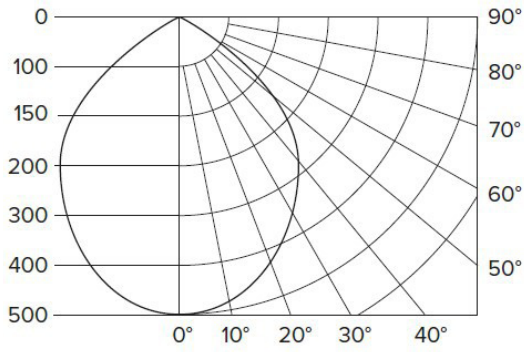

DIMENSIONS

DIMENSIONS

Outside Diameter: 7.3"

Inside Diameter: 3"

Height: 2"

Weight: 0.55 lbs.

PHOTOMETRICS

Foot Candles	Distance From Light	Beam Dia.
18.8	5'	17.3'
13.1	6'	20.8'
9.6	7'	24.2'
7.3	8'	27.7'
5.8	9'	31.2'
4.7	10'	34.6'