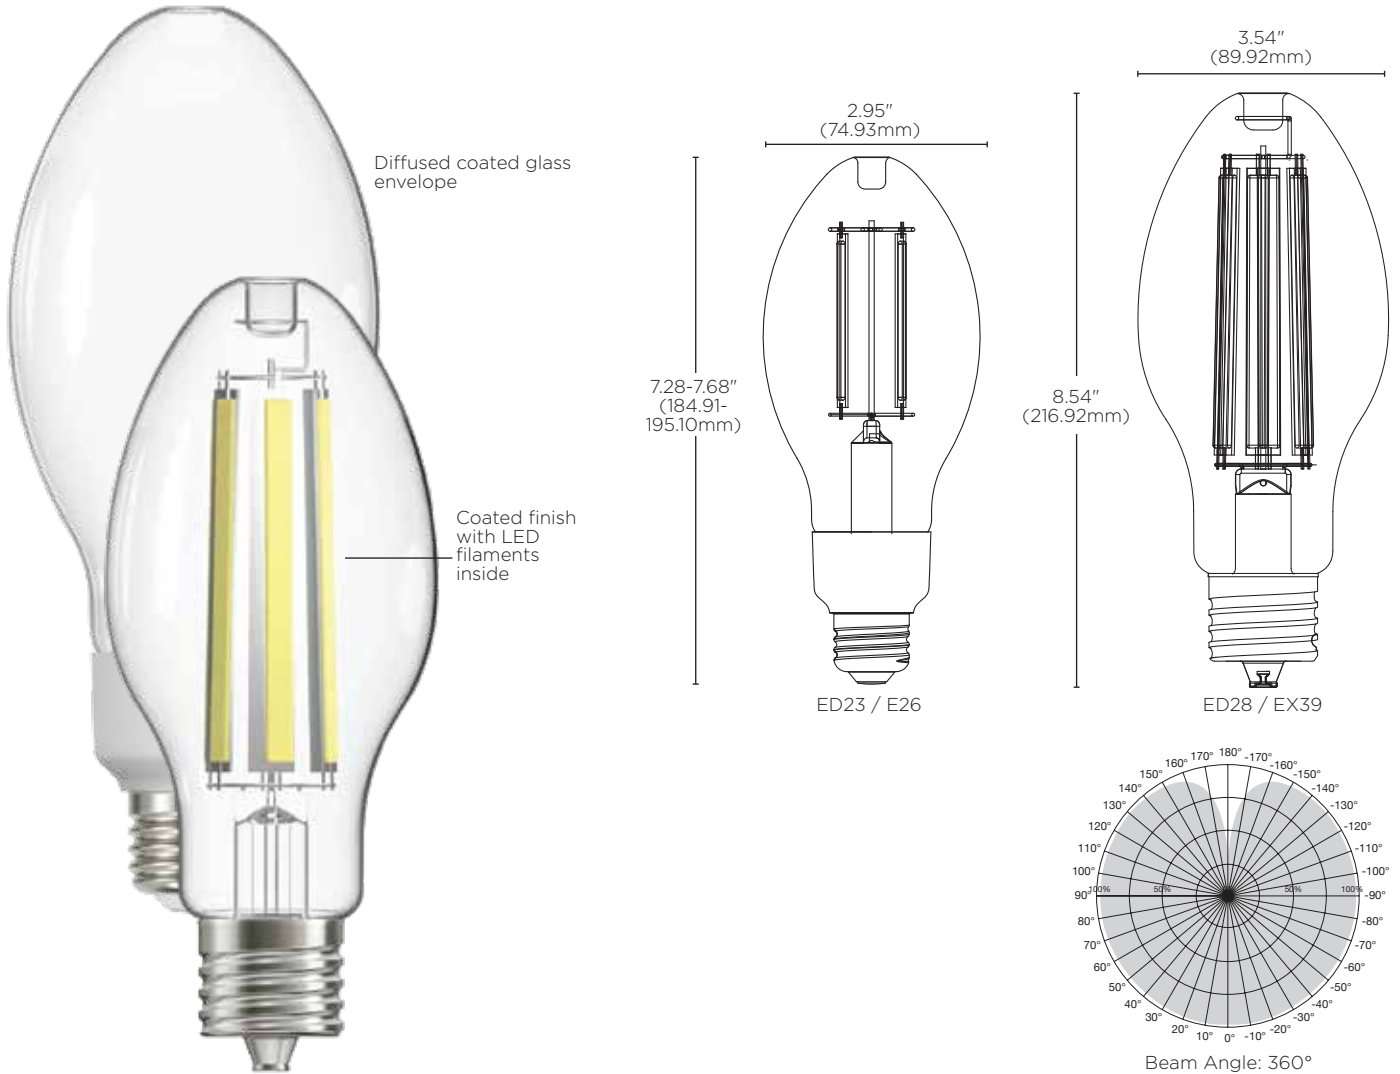

HI-PRO LED FILAMENT LAMPS

Features:

- Replacement for up to 175W HID
- Energy saving LED, traditional HID look
- Universal burning position
- Ballast bypass 120V-277V
- 3000K, 5000K options
- 360° Beam angle
- E26/EX39 Base versions
- Wet location
- 3 Year warranty

Common Applications:

High Bay, Low Bay
& Security

Post Top
Lighting

Wall
Pack

What's inside: High power LED filament strips

Item	Description	HID Equivalent	W	V	Bulb Shape	Base	CCT	Lm	CRI	MOL (in.)	MOD (in.)	Life (hrs.)	UPC	Pack
S13130	16W/LED/HID/ED23/850/E26	70	16	120-277	ED23	E26	5000K	2000	80	7.28	2.95	25K	045923131301	12/1
S13131	22W/LED/HID/ED23/850/E26	100	22	120-277	ED23	E26	5000K	3000	80	7.28	2.95	25K	045923131318	12/1
S13132	30W/LED/HID/ED23/830/E26	125	30	120-277	ED23	E26	3000K	4000	80	7.68	2.95	25K	045923131325	12/1
S13133	30W/LED/HID/ED23/850/E26	125	30	120-277	ED23	E26	5000K	4000	80	7.68	2.95	25K	045923131332	12/1
EX39														
S13134	36W/LED/HID/ED28/850/EX39	150	36	120-277	ED28	EX39	5000K	5000	80	8.54	3.54	25K	045923131349	12/1
S13135	42W/LED/HID/ED28/830/EX39	175	42	120-277	ED28	EX39	3000K	6000	80	8.54	3.54	25K	045923131356	12/1
S13136	42W/LED/HID/ED28/850/EX39	175	42	120-277	ED28	EX39	5000K	6000	80	8.54	3.54	25K	045923131363	12/1

Product sheet SA2738