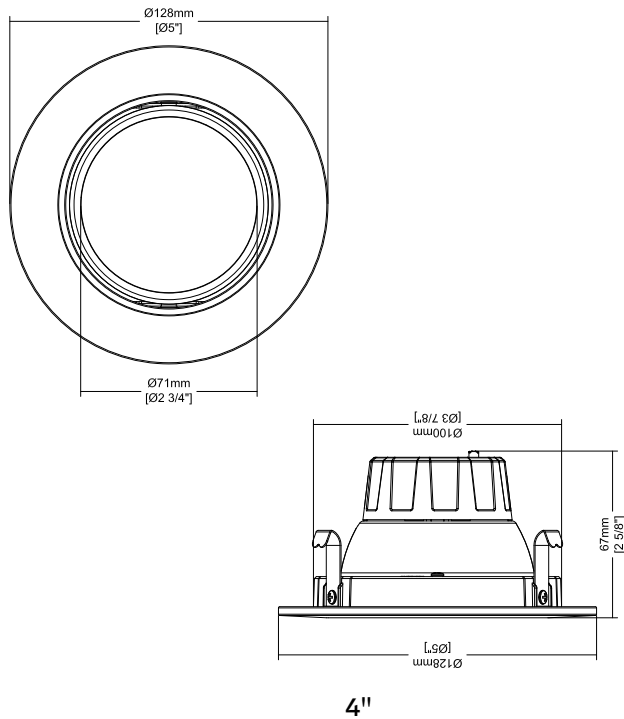

ProLED Select Gimbal Downlight Series

Dimmer Compatibility

Dimmer Information Description		Compatibility			
Dimmer Brand	Dimmer Model	1-fixture	4-fixture	8-fixture	10-fixture
LUTRON	MACL-153M	Yes	Yes	Yes	Yes
LUTRON	SCL-153P	Yes	Yes	Yes	Yes
LEVITON	Cat.NO.6674	Yes	Yes	Yes	Yes
LUTRON	DVCL-153P	Yes	Yes	Yes	Yes
LEGRAND	RHCL453PTC	Yes	Yes	Yes	Yes
LEGRAND	DCL453PTCCCV6	Yes	Yes	Yes	Yes
LEGRAND	HCL453PTCCCV6	Yes	Yes	Yes	Yes
LUTRON	CTCL-153PDH-WH	Yes	Yes	Yes	Yes
LUTRON	TGCL-153PH-WH	Yes	Yes	Yes	Yes
LEVITON	R50-IPL06-10M	Yes	Yes	Yes	Yes
LUTRON	DVWCL-153PH-WH	Yes	Yes	Yes	Yes

Dimensions