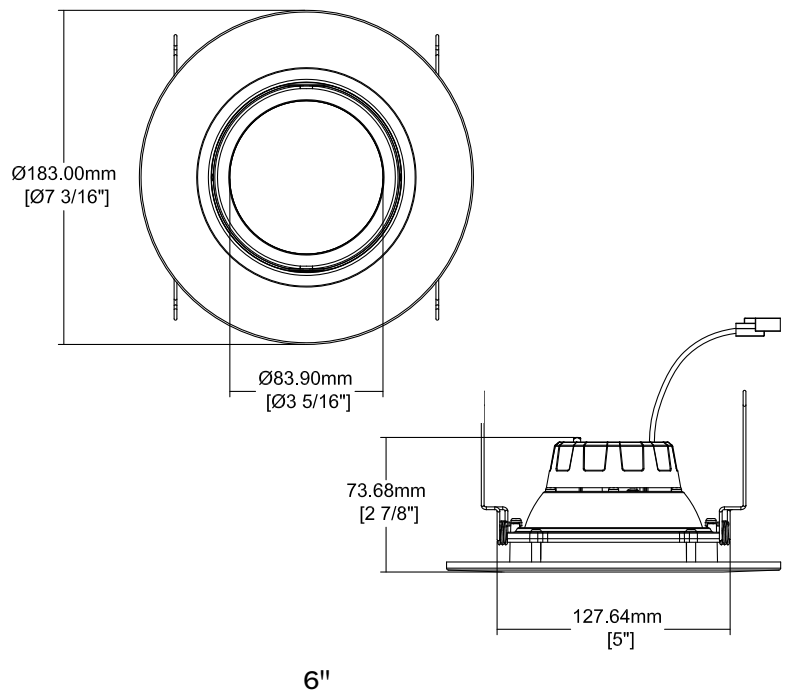

ProLED Select Gimbal Downlight Series

Dimmer Compatibility

Dimmer Information Description		Compatibility			
Dimmer Brand	Dimmer Model	1-fixture	4-fixture	8-fixture	10-fixture
LUTRON	MACL-153M	Yes	Yes	Yes	Yes
LUTRON	SCL-153P	Yes	Yes	Yes	Yes
LEVITON	Cat.NO.6674	Yes	Yes	Yes	Yes
LUTRON	DVCL-153P	Yes	Yes	Yes	Yes
LEGRAND	RHCL453PTC	Yes	Yes	Yes	Yes
LEGRAND	DCL453PTCCCV6	Yes	Yes	Yes	Yes
LEGRAND	HCL453PTCCCV6	Yes	Yes	Yes	Yes
LUTRON	CTCL-153PDH-WH	Yes	Yes	Yes	Yes
LUTRON	TGCL-153PH-WH	Yes	Yes	Yes	Yes
LEVITON	R50-IPL06-10M	Yes	Yes	Yes	Yes
LUTRON	DVWCL-153PH-WH	Yes	Yes	Yes	Yes

Dimensions