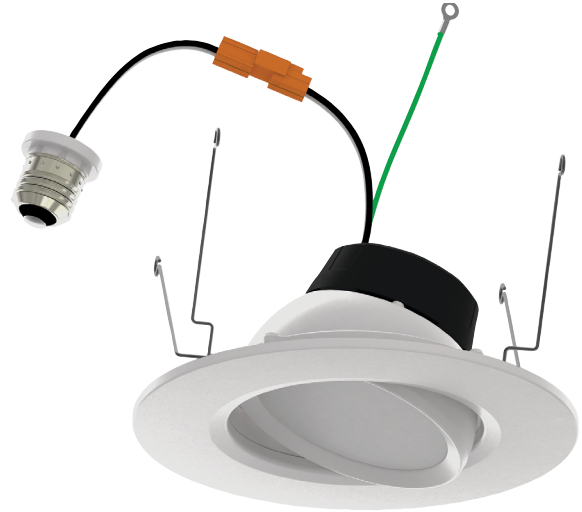

LED Luminaires

ProLED Select Gimbal Downlight Series

- Five Selectable Color Temperatures
- Adjustable Beam Direction
- 90+ CRI for Superior Color Rendering
- UL Listed for Wet Locations
- Dimmable to 5%

Specifications

Description

The ProLED Select Gimbal Downlight Series provides a high performing solution for all retrofit downlighting projects. This fixture makes directional lighting simple, offering the ability to adjust the beam direction up to 25° and rotate it 355° to meet your ideal lighting requirements. Combine this with five Selectable Color Temperatures and you have one of the most versatile downlights on the market.

Construction

- CCT Select Dipswitch
- Metal Housing
- Impact Resistant Polycarbonate Lens
- Smooth Trim, Matte White Finish
- Adjustable Beam Direction up to 25°, rotatable up to 355°
- 4" Housing - Friction Clip Installation
- 6" Housing - Torsion Spring Installation compatible with most 5/6" Cans
- E26 (Medium base) Adapter Included - Title 24 Compliant