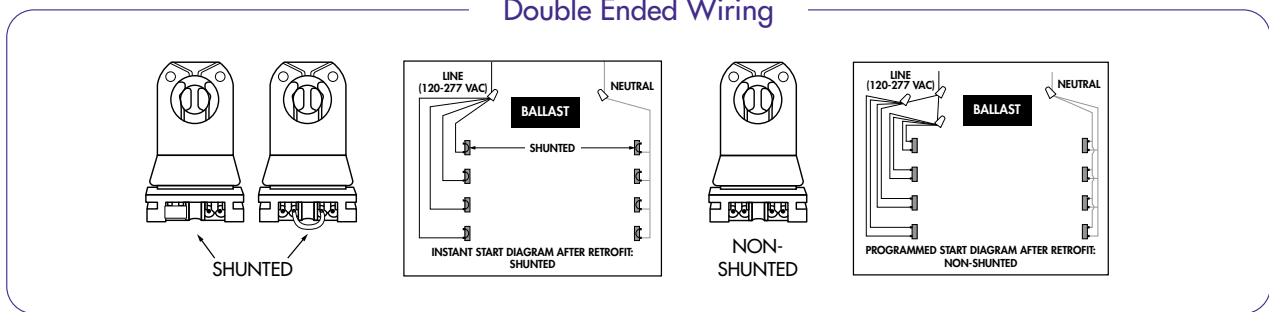

Type B Wiring Diagrams:

Double Ended Wiring